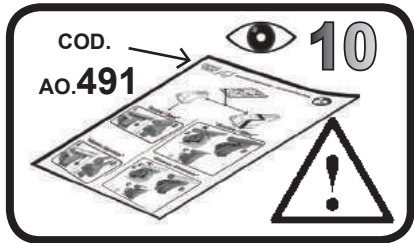

G3 Spa - Via S. Allende, n 15
42020 Montecatoli di Quattro Castella
Reggio E. - Italy
Tel ++39 0522 880035
Fax ++39 0522 880308
www.g3spa.it - info@g3spa.it

COD. AO.430 / ALL

REV. 03

68.089

**ISTRUZIONI DI MONTAGGIO
FITTING INSTRUCTION
"Alluminio / Aluminium"**

15 min.