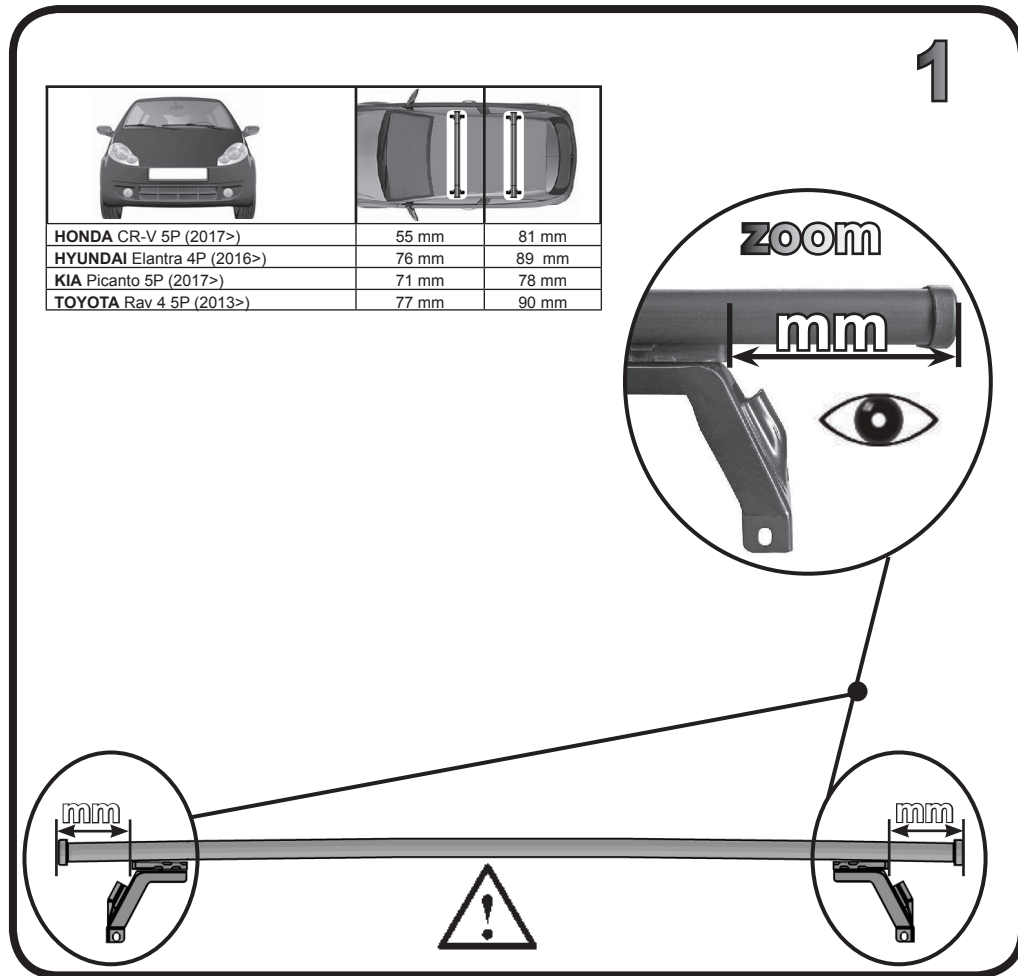

		
HONDA CR-V 5P (2017>)	14	23
HYUNDAI Elantra 4P (2016>)	14	23
KIA Picanto 5P (2017>)	14	14
TOYOTA Rav 4 5P (2013>)	14	23

		
HONDA CR-V 5P (2017>)	F: 230 mm R: 380 mm	
HYUNDAI Elantra 4P (2016>)	F: 250 mm R: 370 mm	
KIA Picanto 5P (2017>)	F: 220 mm R: 400 mm	
TOYOTA Rav 4 5P (2013>)	F: 140 mm R: 500 mm	