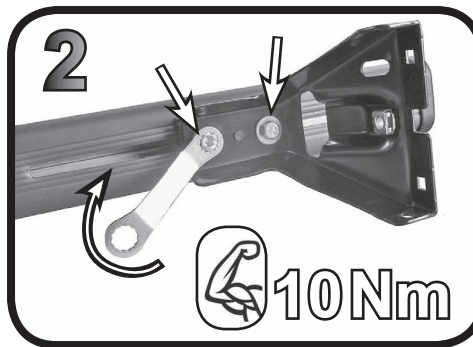

		
HONDA CR-V 5P (2017>)	14	23
HYUNDAI Elantra 4P (2016>)	14	23
KIA Picanto 5P (2017>)	14	14
TOYOTA Rav 4 5P (2013>)	14	23

		
HONDA CR-V 5P (2017>)	F: 230 mm R: 380 mm	
HYUNDAI Elantra 4P (2016>)	F: 250 mm R: 370 mm	
KIA Picanto 5P (2017>)	F: 220 mm R: 400 mm	
TOYOTA Rav 4 5P (2013>)	F: 140 mm R: 500 mm	