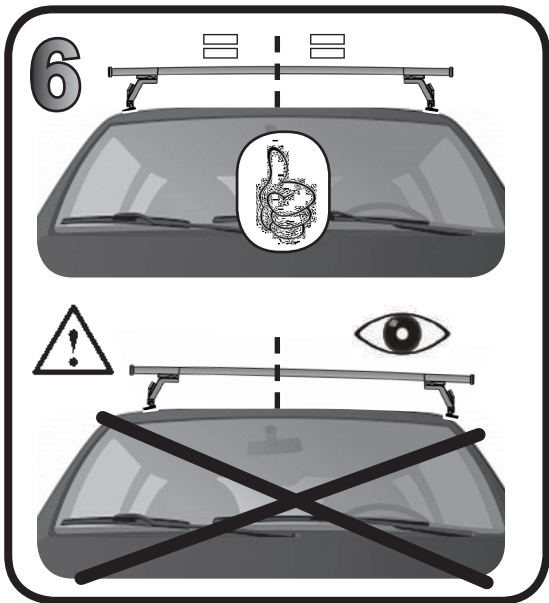

		
HONDA CR-V 5P (2017>)	14	23
HYUNDAI Elantra 4P (2016>)	14	23
KIA Picanto 5P (2017>)	14	14
TOYOTA Rav 4 5P (2013>)	14	23

		
HONDA CR-V 5P (2017>)	F: 230 mm R: 380 mm	
HYUNDAI Elantra 4P (2016>)	F: 250 mm R: 370 mm	
KIA Picanto 5P (2017>)	F: 220 mm R: 400 mm	
TOYOTA Rav 4 5P (2013>)	F: 140 mm R: 500 mm	