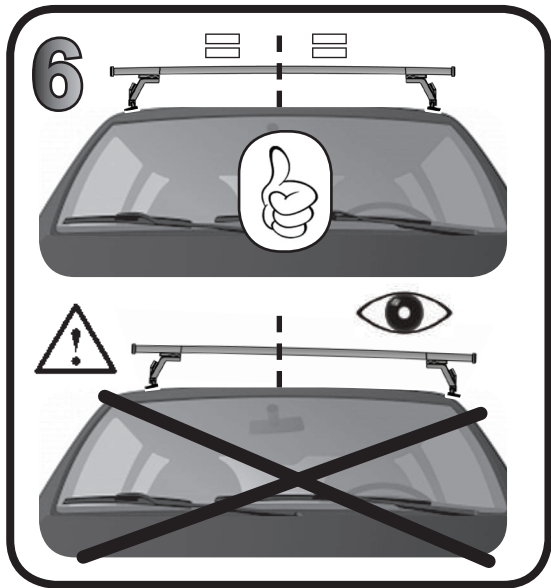

zoom mm

mm mm

2

10 Nm

3

9

LAND ROVER Range Rover Evoque 5P (2012>)

F: 200 mm R: 450 mm