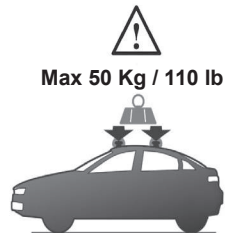

9

LAND ROVER Range Rover Evoque 5P (2012>) F: 200 mm R: 450 mm

5 Nm

10

A mm

B mm mm

C

11

COD. AO.491

G3 Spa - Via S. Allende, n 15
42020 Montecatone di Quattro Castella
Reggio E. - Italy
Tel ++39 0522 880035
Fax ++39 0522 880306
www.g3spa.it - info@g3spa.it

COD. AO.287 / ACC

REV. 05

1

FORD Mondeo III berlina 4P (07>13)	83 mm	95 mm
FORD Mondeo III 5P (07-13)	86 mm	98 mm
FORD Mondeo III Sw 5P (07-13)	86 mm	115 mm
LAND ROVER Range Rover Evoque 5P (2012>)	57 mm	45 mm
SKODA Fabia 5P (07-14)	109 mm	109 mm

zoom mm

mm mm

2

10 Nm

3