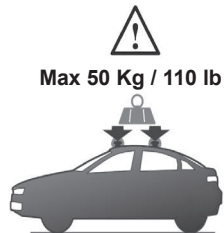

9

LAND ROVER Range Rover Evoque 5P (2012>)

F: 200 mm R: 450 mm

5 Nm

10

A

B

C

11

COD. AO.491

G3 Spa - Via S. Allende, n 15
42020 Montecatino di Quattro Castella
Reggio E. - Italy
Tel ++39 0522 880035
Fax ++39 0522 880306
www.g3spa.it - info@g3spa.it

COD. AO.287 / ALL

REV. 05

1

FORD Mondeo III berlina 4P (07-13)	83 mm	95 mm
FORD Mondeo III 5P (07-13)	86 mm	98 mm
FORD Mondeo III Sw 5P (07-13)	86 mm	115 mm
LAND ROVER Range Rover Evoque 5P (2012>)	57 mm	45 mm
SKODA Fabia 5P (07-14)	109 mm	109 mm

zoom

mm

2

10 Nm

3