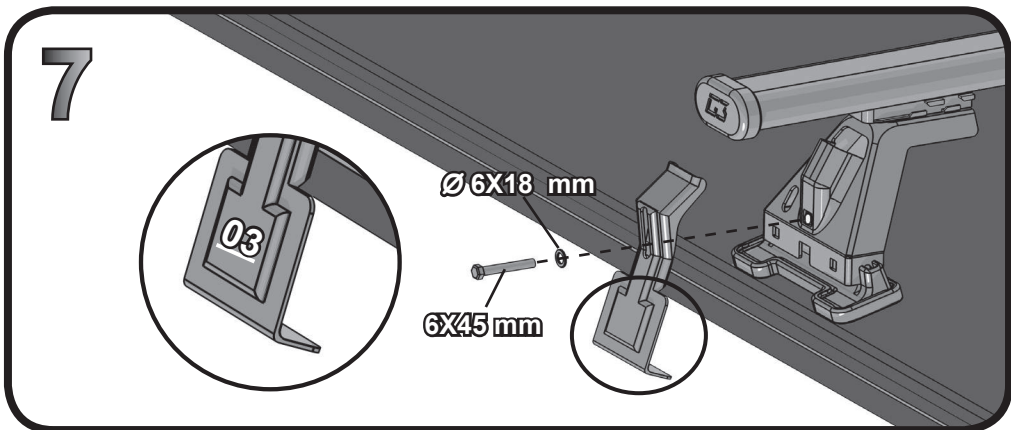

F: 230 mm	R: 330 mm
	F: 350 mm	R: 350 mm
	F: 280 mm	R: 380 mm
	F: 350 mm	R: 350 mm
	F: 330 mm	R: 370 mm
	F: 280 mm	R: 300 mm
	F: 350 mm	R: 350 mm
	F: 240 mm	R: 460 mm
	F: 280 mm	R: 300 mm
	F: 180 mm	R: 520 mm
Passo corto / Short wheelbase		
	F: 350 mm	R: 350 mm
	F: 200 mm	R: 500 mm
	F: 350 mm	R: 350 mm
	F: 250 mm	R: 450 mm
	F: 300 mm	R: 400 mm

8