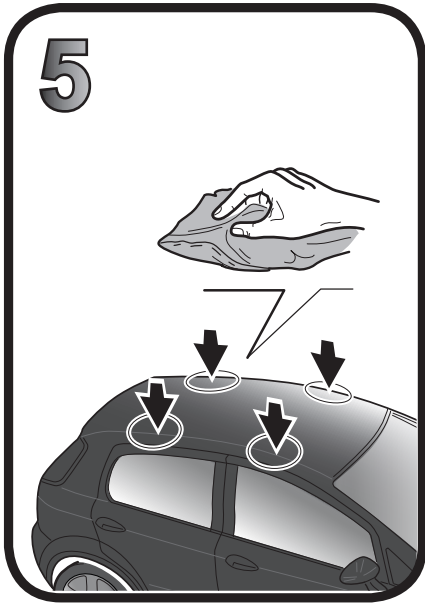

F: 230 mm	R: 330 mm
	F: 350 mm	R: 350 mm
	F: 280 mm	R: 380 mm
	F: 350 mm	R: 350 mm
	F: 330 mm	R: 370 mm
	F: 280 mm	R: 300 mm
	F: 350 mm	R: 350 mm
	F: 240 mm	R: 460 mm
	F: 280 mm	R: 300 mm
	F: 180 mm	R: 520 mm
Passo corto / Short wheelbase		
	F: 350 mm	R: 350 mm
	F: 200 mm	R: 500 mm
	F: 350 mm	R: 350 mm
	F: 250 mm	R: 450 mm
	F: 300 mm	R: 400 mm

8