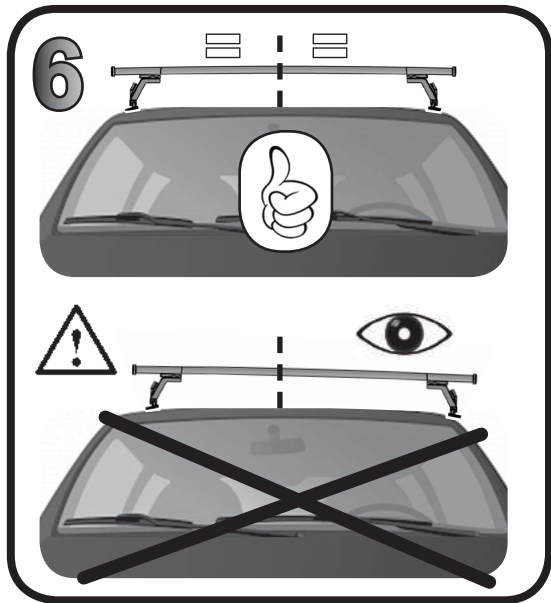

F: 230 mm	R: 330 mm
	F: 350 mm	R: 350 mm
	F: 280 mm	R: 380 mm
	F: 350 mm	R: 350 mm
	F: 330 mm	R: 370 mm
	F: 280 mm	R: 300 mm
	F: 350 mm	R: 350 mm
	F: 240 mm	R: 460 mm
	F: 280 mm	R: 300 mm
	F: 180 mm	R: 520 mm
Passo corto / Short wheelbase		
	F: 350 mm	R: 350 mm
	F: 200 mm	R: 500 mm
	F: 350 mm	R: 350 mm
	F: 250 mm	R: 450 mm
	F: 300 mm	R: 400 mm

8