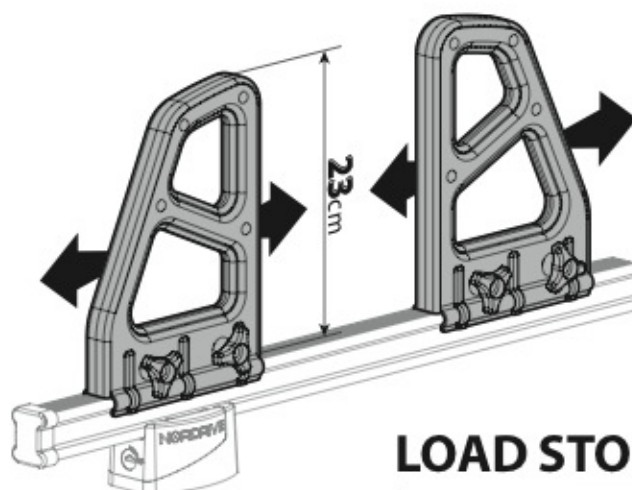

Kargo series

Acciaio / Steel

KARGO ROLLER

N11000	K-0	L = 64 cm
N11003	K-7	L = 96 cm

LOAD STOPS

N11001 K-1

LOAD STOPS

N11002 K-2