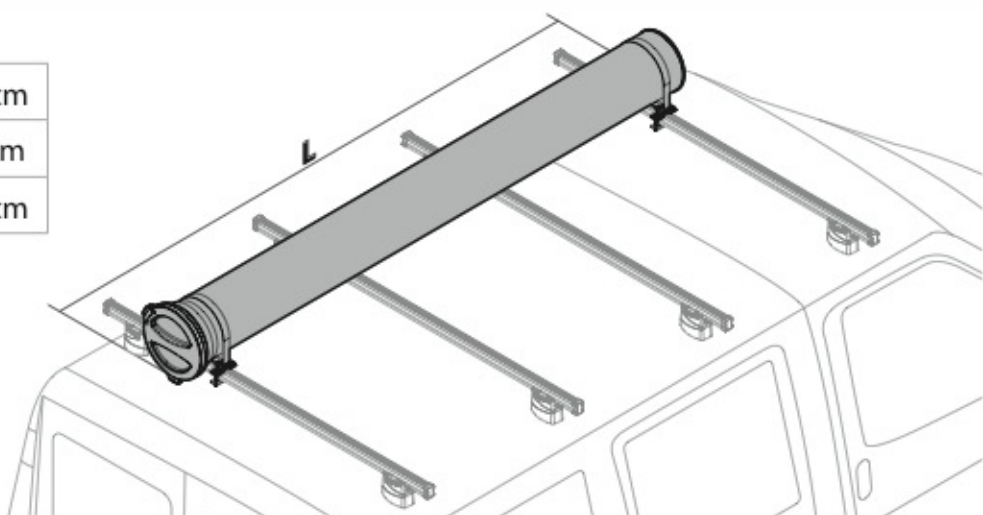

LADDER HOLDER STRAPS

N11065 U-5

LADDER STEP ADAPTER

N11067 U-6

EXTENSION ROLLER

N11020 U-0 L = 64 cm

N11021 U-7 L = 96 cm

NORDRIVE[®]
TRANSPORT SOLUTIONS