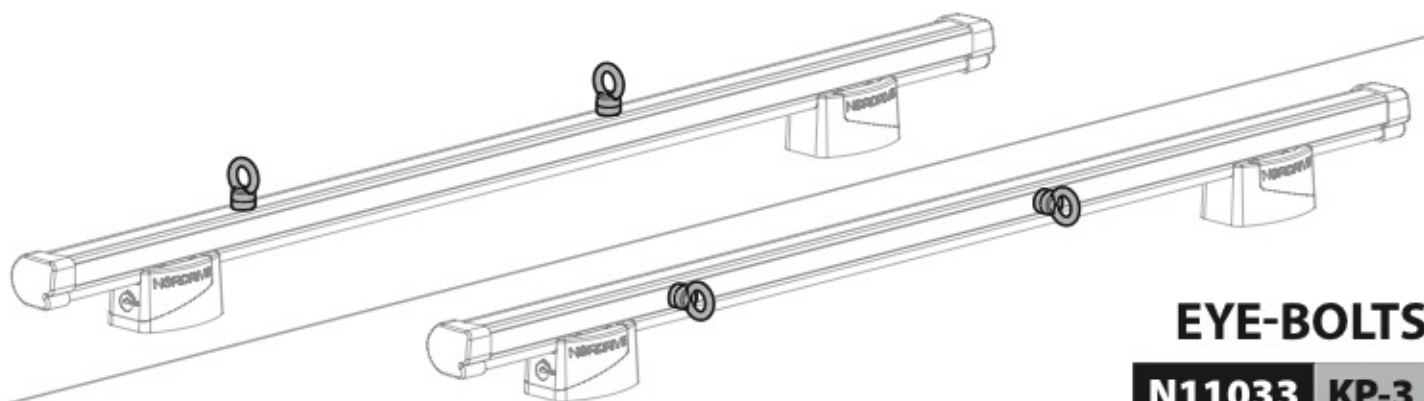

EYE-BOLTS

N11033 KP-3