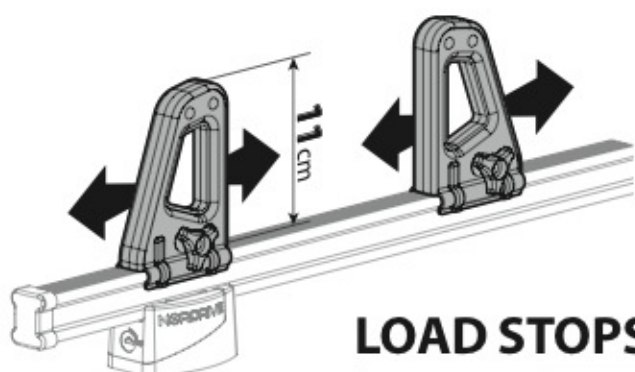

Kargo series

Acciaio / Steel

KARGO ROLLER

N11000	K-0	L = 64 cm
N11003	K-7	L = 96 cm

LOAD STOPS

N11001 K-1

LOAD STOPS

N11002 K-2