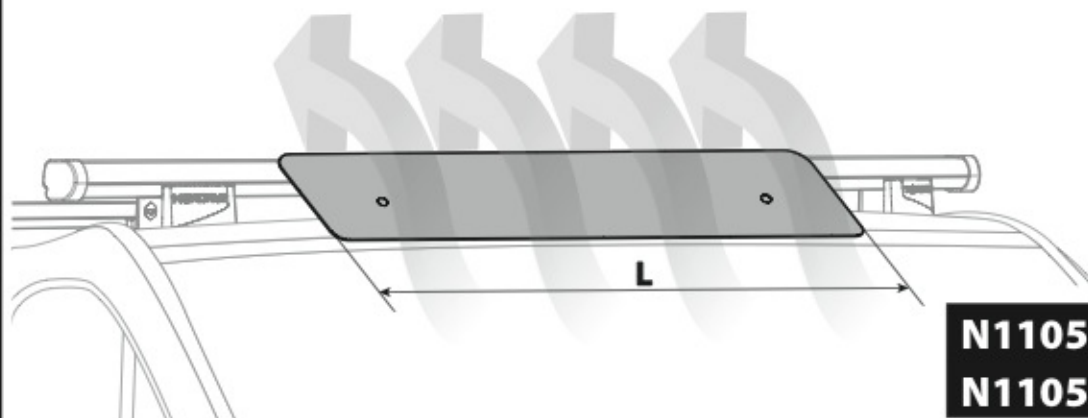

SPOILER

N11057 KP-9 L = 95 cm

N11058 KP-11 L = 110 cm