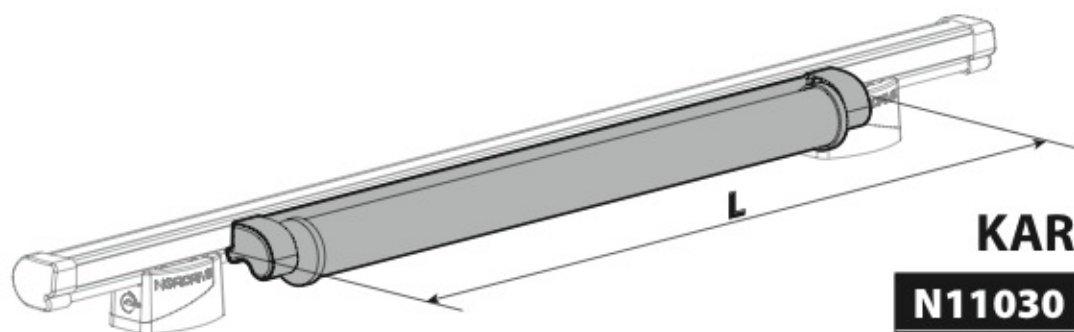

SPOILER

N11053	K-9	L = 95 cm
N11054	K-11	L = 110 cm

OPTIONALS PER / FOR / FÜR:

Kargo-Plus series

Alluminio / Aluminium

KARGO ROLLER

N11030 KP-0 L = 64 cm

N11034 KP-7 L = 96 cm