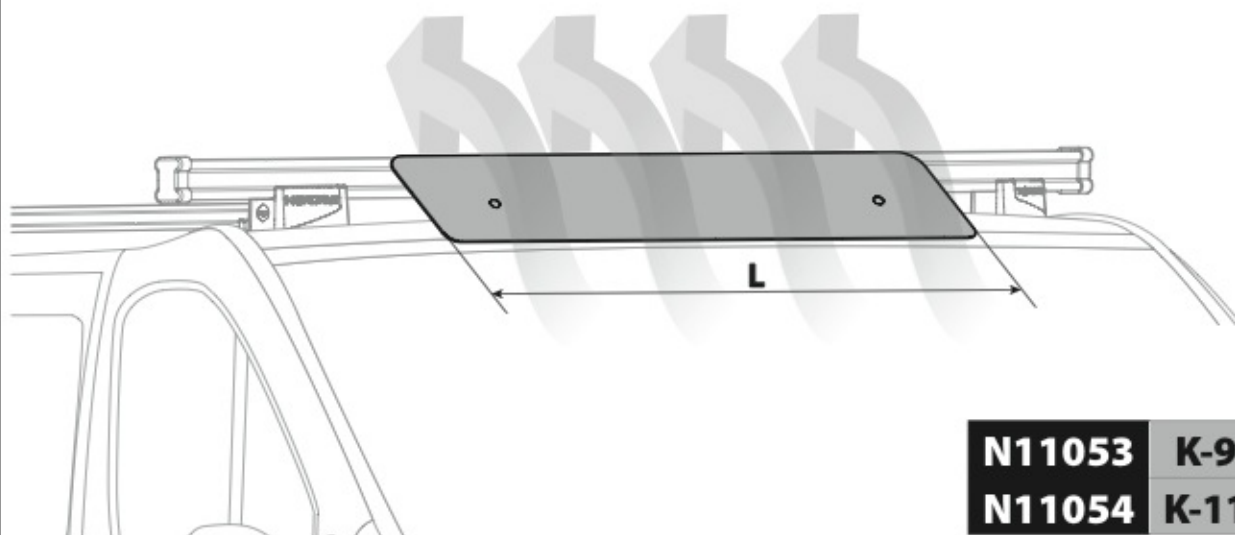

Kargo series

Acciaio / Steel

KARGO ROLLER

N11000	K-0	L = 64 cm
N11003	K-7	L = 96 cm

LOAD STOPS

N11001 K-1

LOAD STOPS

N11002 K-2