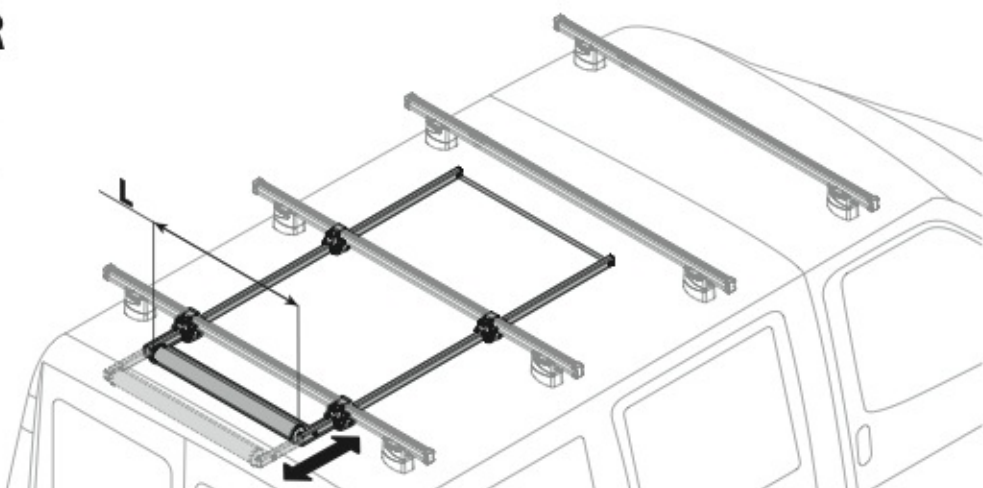

LADDER HOLDER STRAPS

N11065 U-5

LADDER STEP ADAPTER

N11067 U-6

EXTENSION ROLLER

N11020 U-0 L = 64 cm

N11021 U-7 L = 96 cm

NORDRIVE[®]
TRANSPORT SOLUTIONS