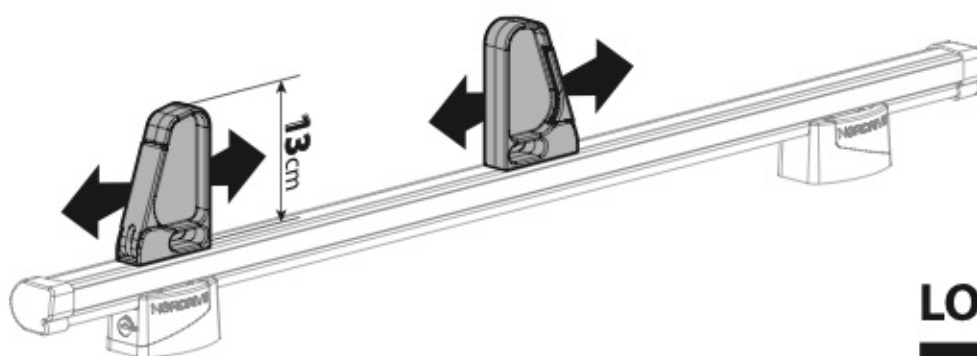

SPOILER

N11053	K-9	L = 95 cm
N11054	K-11	L = 110 cm

OPTIONALS PER / FOR / FÜR:

Kargo-Plus series

Alluminio / Aluminium

KARGO ROLLER

N11030 KP-0 L = 64 cm

N11034 KP-7 L = 96 cm