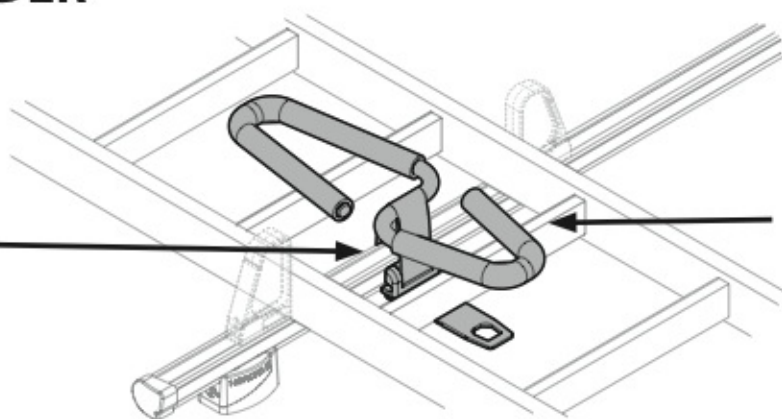

LADDER HOLDER STRAPS

N11065 U-5

LADDER STEP ADAPTER

N11067 U-6

EXTENSION ROLLER

N11020 U-0 L = 64 cm

N11021 U-7 L = 96 cm

NORDRIVE[®]
TRANSPORT SOLUTIONS