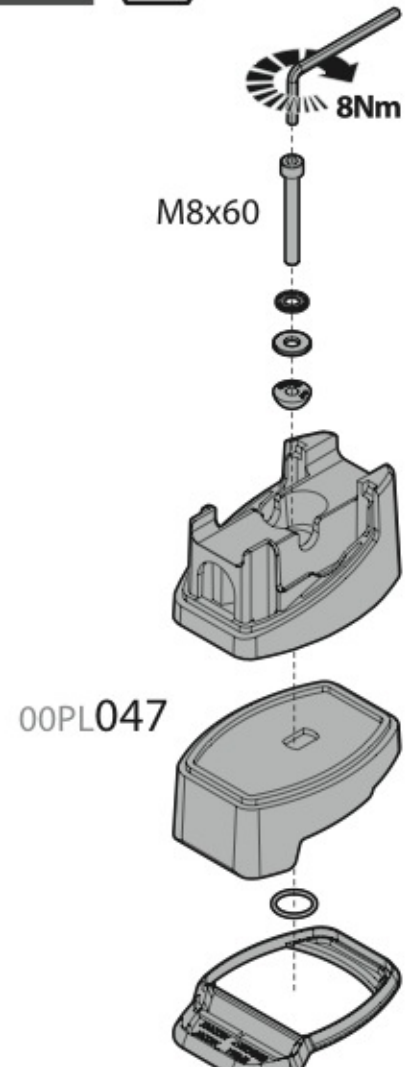

(I) ISTRUZIONI DI MONTAGGIO
(GB) FITTING INSTRUCTIONS
(D) MONTAGEANLEITUNG
(F) INSTRUCTIONS DE MONTAGE
(E) ISTRUCCIONES DE MONTAJE
(P) INSTRUÇÕES DE MONTAGEM
(NL) MONTAGE-INSTRUCTIES
(S) MONTERINGSANVISNING

(FIN) ASENNUSOHJE
(EST) PAIGALDUSJUHEND
(LAT) STIPRINĀŠANAS INSTRUKCIJA
(LT) PRITVIRTINIMO INSTRUKCIJOS
(PL) INSTRUKCJA MONTAŻU
(RUS) Инструкции по установке
(CZ) NÁVOD NA MONTÁŽ
(SK) NÁVOD NA MONTÁŽ

(SLO) NAVODILA ZA PRITRJEVANJE
(HR) UPUTA ZA SASTAVLJANJE
(H) A FELSZERELÉS MÓDJA
(GR) Οδηγία συναρμολόγησης
(TR) MONTAJ TALIMATLARI
(BG) ИНСТРУКЦИИ ЗА МОНТАЖ
(SRB) UPUTSTVA ZA MONTAŽU

1

2

A

2

B

2

C