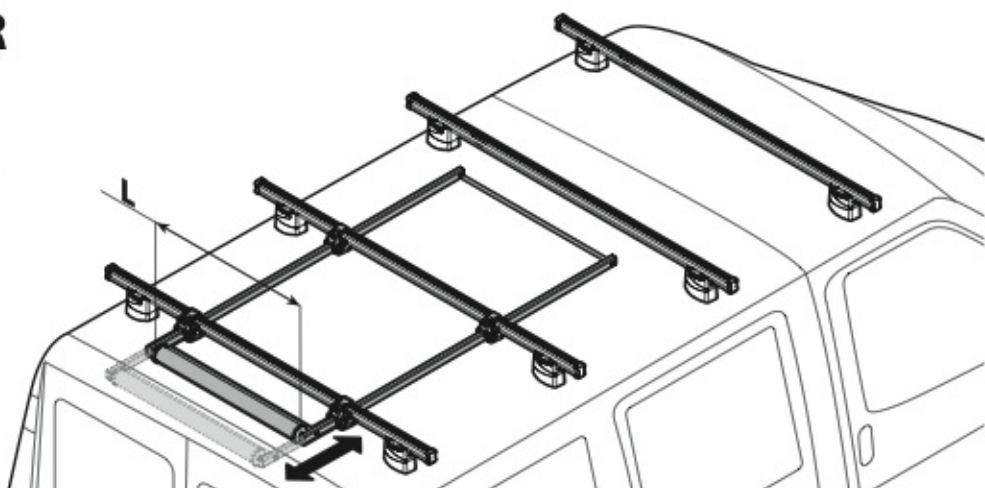

N11065 U-5

LADDER STEP ADAPTER

N11067 U-6

EXTENSION ROLLER

N11020 U-0 L = 64 cm

N11021 U-7 L = 96 cm

NORDRIVE[®]
TRANSPORT SOLUTIONS

NORDRIVE[®] is a registered trademark of
LAMPA S.p.A.
Via G. Rossa 53/55, 46019 Viadana (MN) ITALY
Tel. +39 0375 820700
UNI EN ISO 9001:2008 Certified Company
www.nordrive.it
www.lampa.it