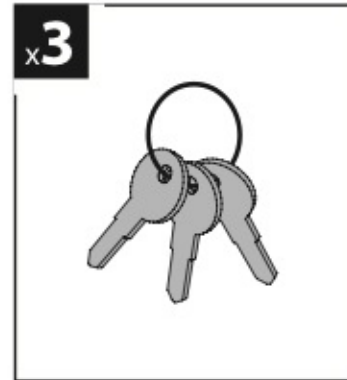

NORDRIVE®

TRANSPORT SOLUTIONS

Art. **N30082**