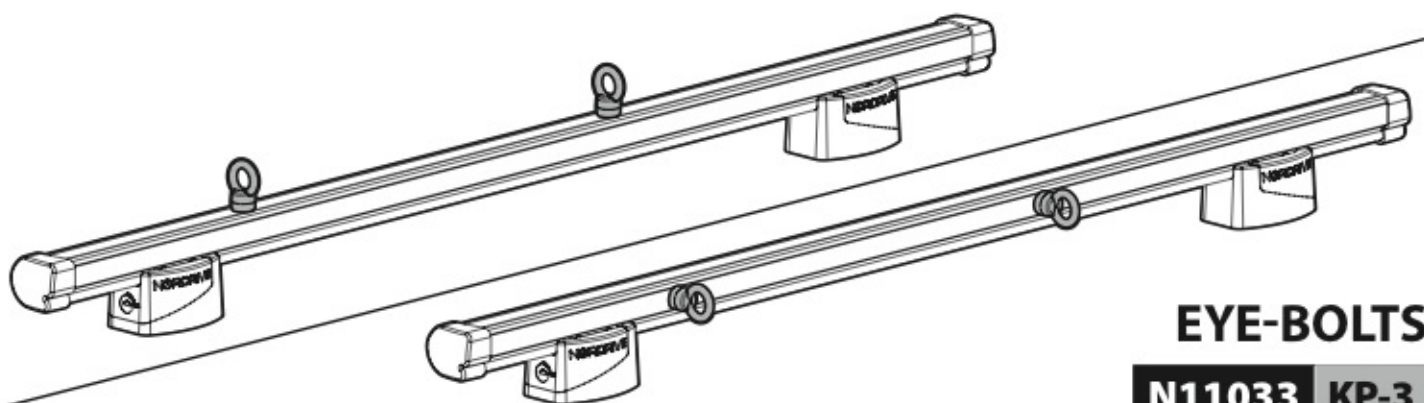

EYE-BOLTS

N11033 KP-3