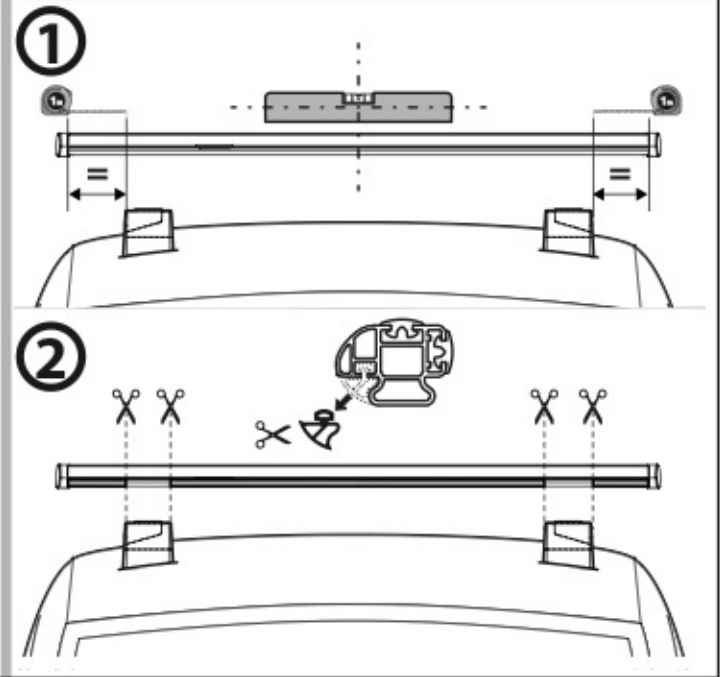

B

Kargo-Plus

ALLUMINIO
Aluminium