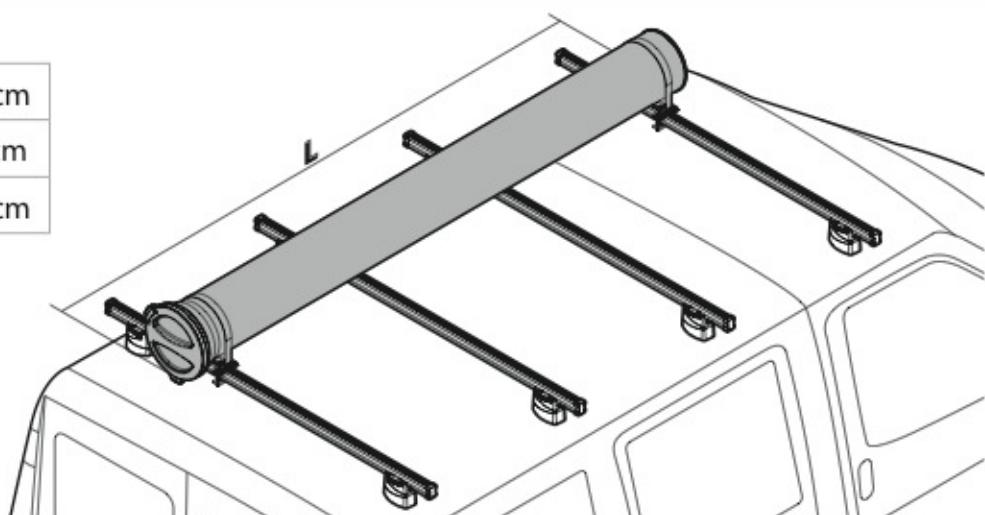

Acciaio / Steel

Kargo-Plus
series

Alluminio / Aluminium

KARGO-TUBE

N11050 T200 L = 205 cm

N11051 T300 L = 305 cm

N11052 T400 L = 405 cm

LADDER HOLDER STRAPS