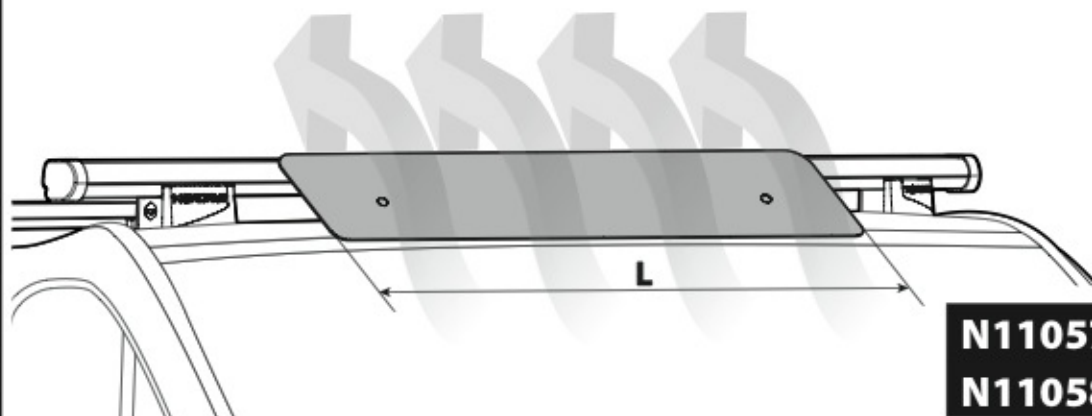

SPOILER

N11057 KP-9 L = 95 cm

N11058 KP-11 L = 110 cm