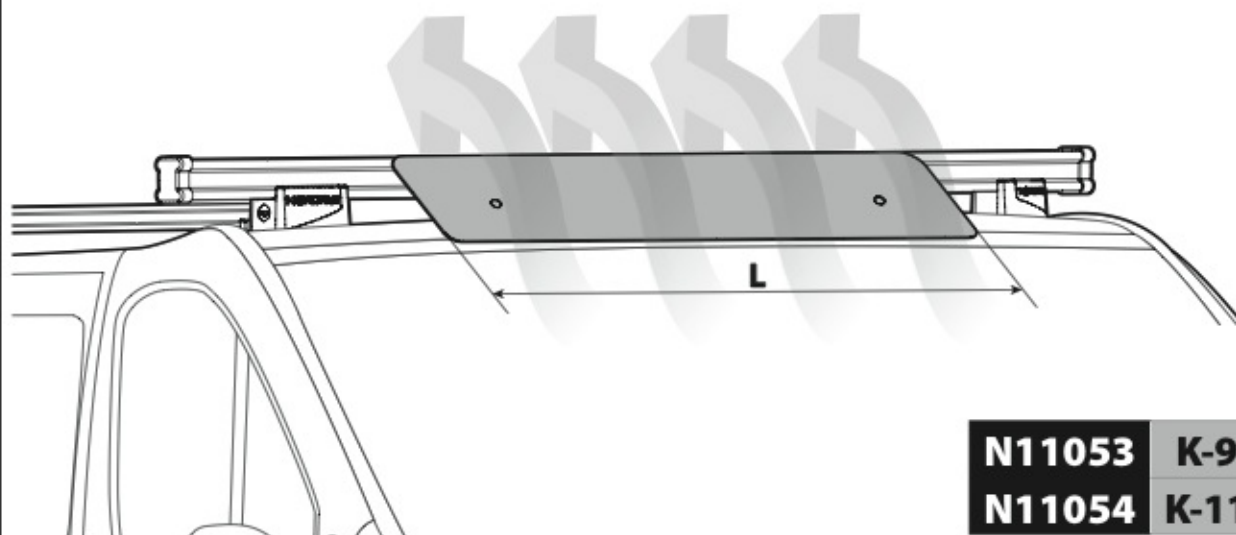

Acciaio / Steel

KARGO ROLLER

N11000	K-0	L = 64 cm
N11003	K-7	L = 96 cm

LOAD STOPS

N11001 K-1

LOAD STOPS

N11002 K-2

SPOILER