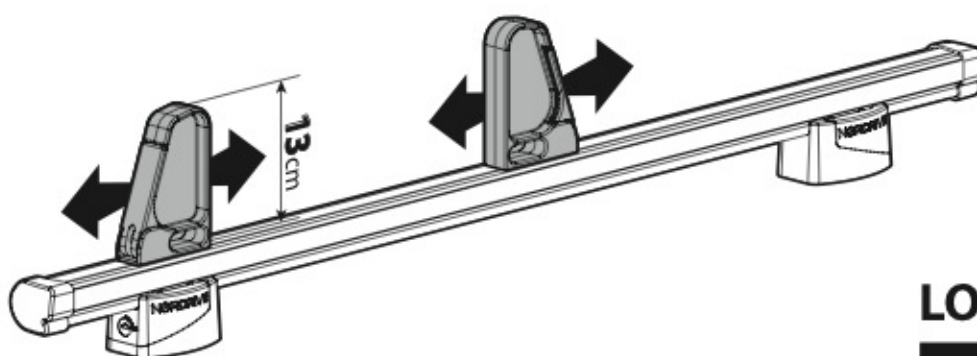

N11053	K-9	L = 95 cm
N11054	K-11	L = 110 cm

OPTIONALS PER / FOR / FÜR:

Kargo-Plus series

Alluminio / Aluminium

KARGO ROLLER

N11030 KP-0 L = 64 cm

N11034 KP-7 L = 96 cm

LOAD STOPS