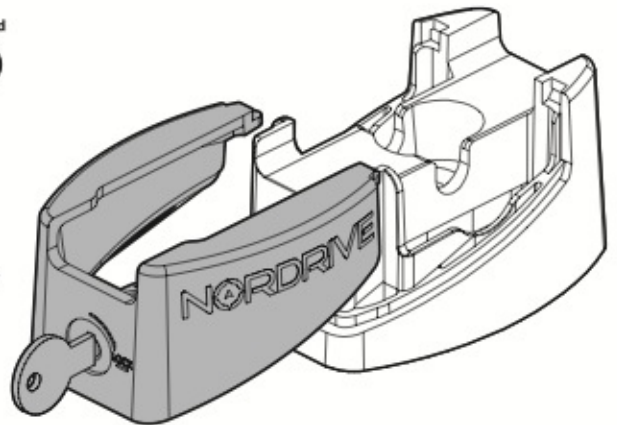

NORDRIVE®

TRANSPORT SOLUTIONS

Art. **N30082**