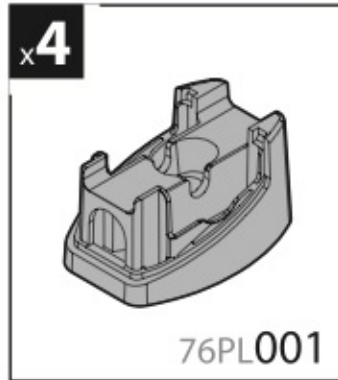

NORDRIVE®

TRANSPORT SOLUTIONS

Art. **N30082**