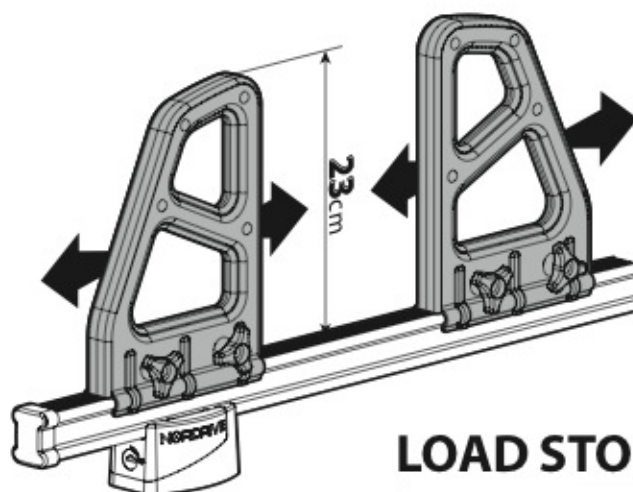

Acciaio / Steel

KARGO ROLLER

N11000	K-0	L = 64 cm
N11003	K-7	L = 96 cm

LOAD STOPS

N11001 K-1

LOAD STOPS

N11002 K-2

SPOILER