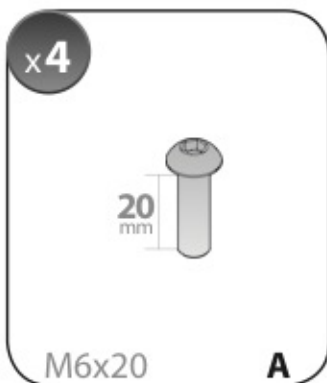

max: **???**kg

Safety Regulations

MAZDA
CX-7

6/07→12/12

Art. **N21153**

8

9

10