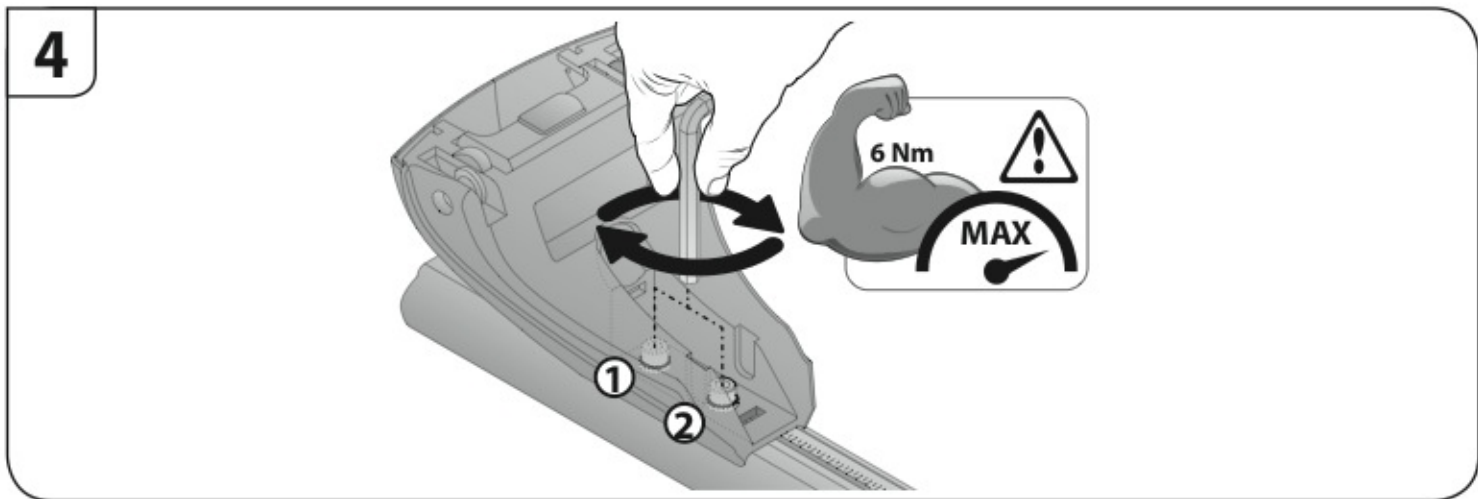

max: **???**kg

Safety Regulations

MAZDA
CX-7

6/07→12/12

Art. **N21153**

8

9

10