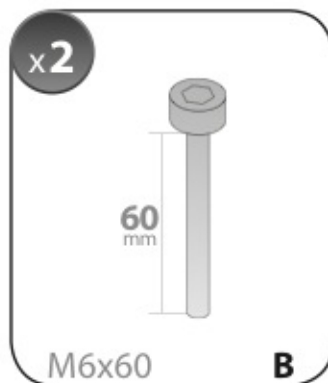

max: **???**kg

Safety Regulations

MAZDA
CX-7

6/07→12/12

Art. **N21153**

8

9

10