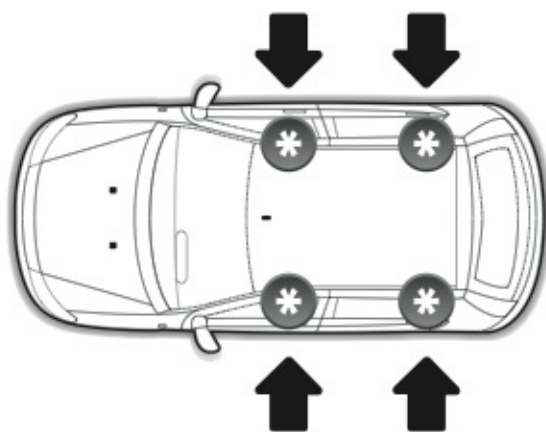

A

ALLUMINIO
Aluminium

 +  +  = max: **75kg**

5,5kg

max: **???**kg

Safety Regulations

MAZDA
CX-5

4/12 →