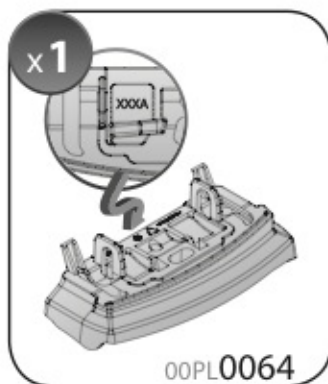

MAZDA
CX-5

4/12 →

Art. **N21152**