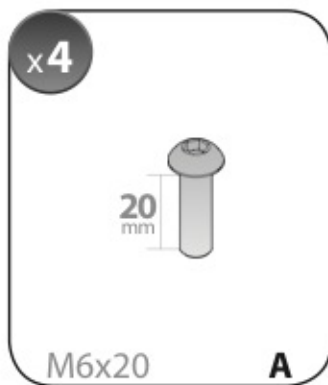

MAZDA
CX-5

4/12 →

Art. **N21152**