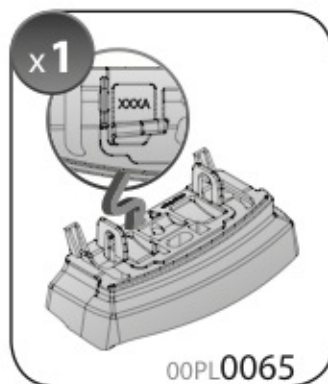

MAZDA
CX-5

4/12 →

Art. **N21152**