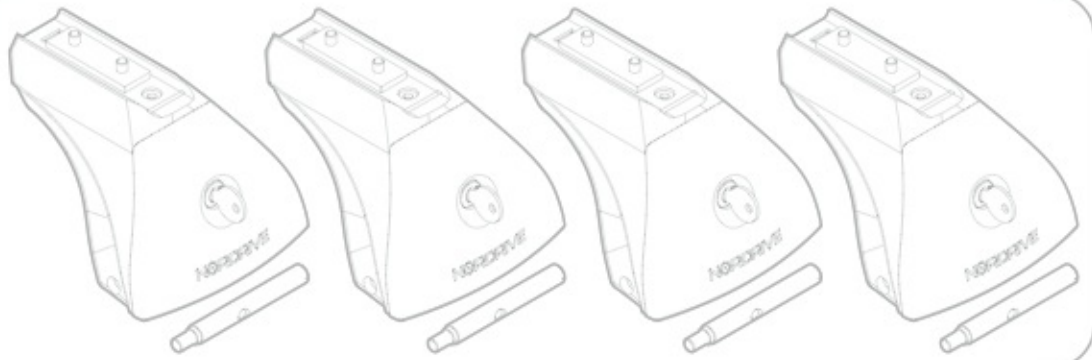

Art.
N21152

C

Art. **N20001**

B

Art. **N15020**

A

ACCIAIO
Steel

Art. **N15025**

A

ALLUMINIO
Aluminium

 +  +  = max: **75kg**

5,5kg

max: **???**kg

Safety Regulations

MAZDA
CX-5

4/12 →