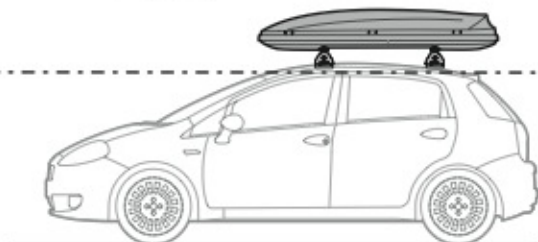

A

ALLUMINIO
Aluminium

 +  +  = max: **75kg**

5,5kg

max: **???**kg

Safety Regulations

MAZDA
CX-5

4/12 →