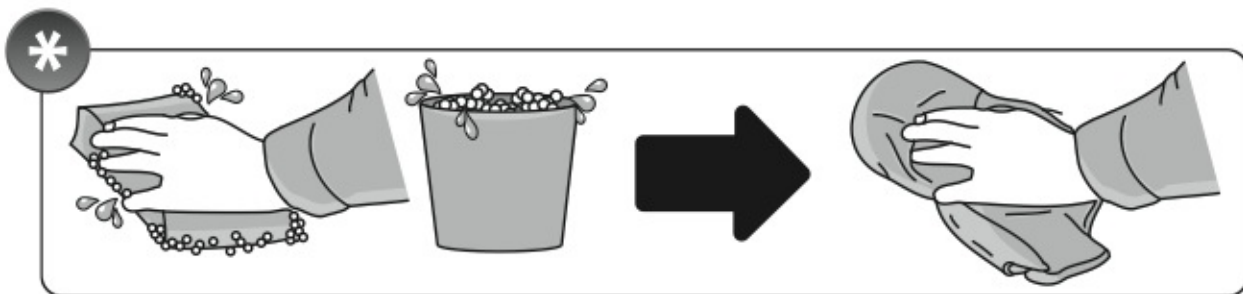

A

ALLUMINIO
Aluminium

 +  +  = max: **75kg**

5,5kg

max: **???**kg

Safety Regulations

MAZDA
CX-5

4/12 →