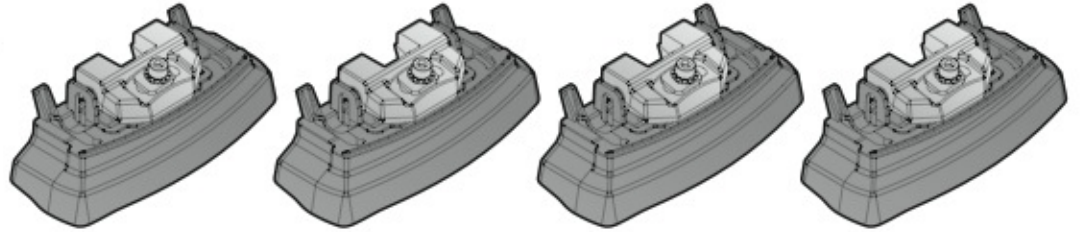

Art.
N21152

C

Art. **N20001**

B

Art. **N15020**

A

ACCIAIO
Steel

Art. **N15025**

A

ALLUMINIO
Aluminium

 +  +  = max: **75kg**

5,5kg

max: **???**kg

Safety Regulations

MAZDA
CX-5

4/12 →