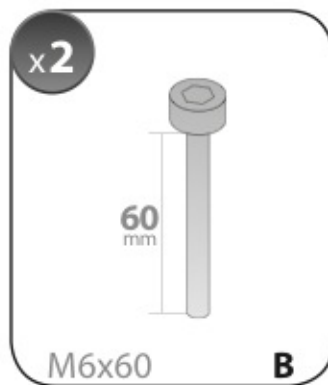

MAZDA
CX-5

4/12 →

Art. **N21152**