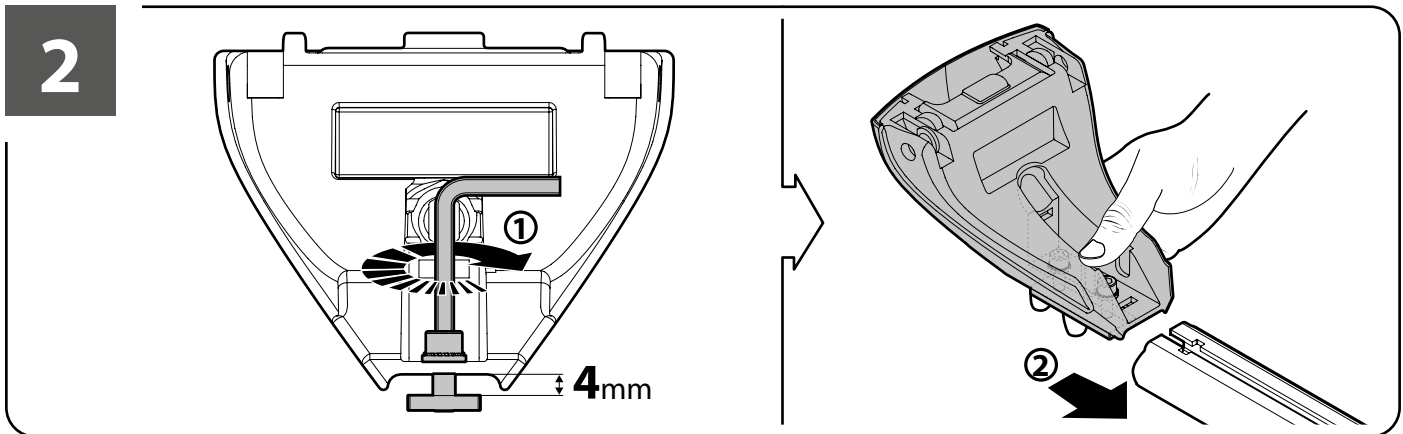

A HELIO
ALLUMINIO
Aluminium

=

Art. **N21150**

3

PEUGEOT 308 10/13 →	29-29,5 (F = 90,3cm)	25-25,5 (R = 86,3cm)	120cm
PEUGEOT 308 SW (no profilo) 05/14 →	29,5-30 (F = 90,8cm)	26,5-26 (R = 87,3cm)	120cm
	X	Y	