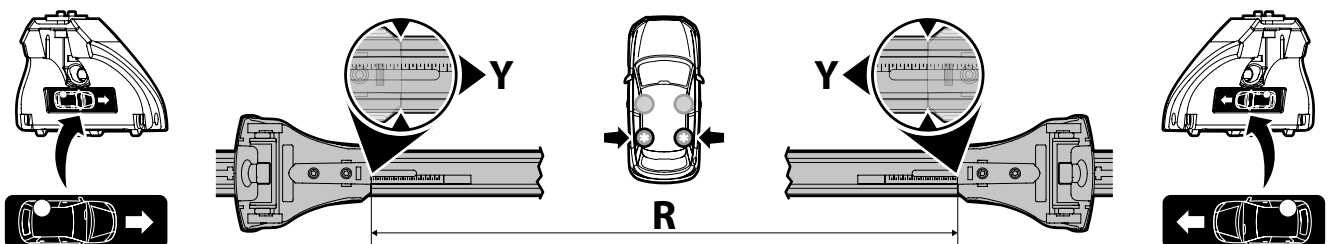

A HELIO
ALLUMINIO
Aluminium

=

Art. **N21150**

3

PEUGEOT 308 10/13 →	29-29,5 (F = 90,3cm)	25-25,5 (R = 86,3cm)	120cm
PEUGEOT 308 SW (no profilo) 05/14 →	29,5-30 (F = 90,8cm)	26,5-26 (R = 87,3cm)	120cm
	X	Y	