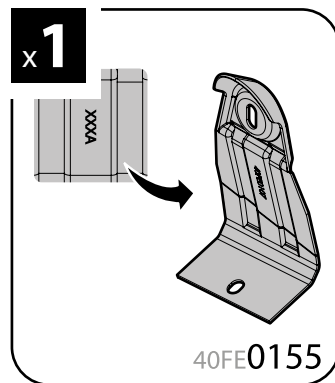

A HELIO
ALLUMINIO
Aluminium

=

Art. **N21150**

3

PEUGEOT 308 10/13 →	29-29,5 (F = 90,3cm)	25-25,5 (R = 86,3cm)	120cm
PEUGEOT 308 SW (no profilo) 05/14 →	29,5-30 (F = 90,8cm)	26,5-26 (R = 87,3cm)	120cm
	X	Y	