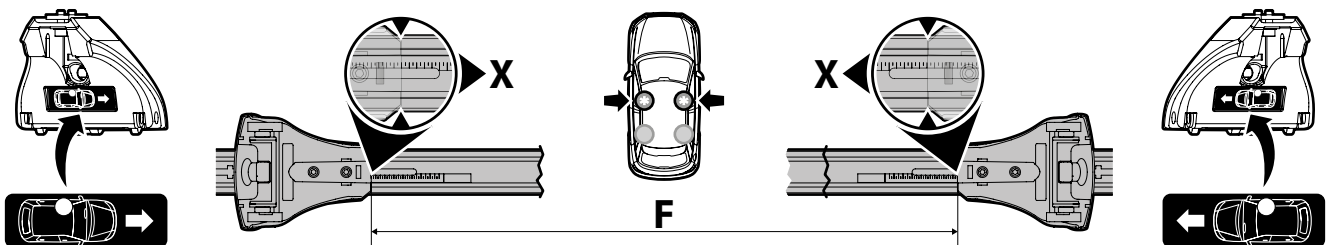

A HELIO
ALLUMINIO
Aluminium

=

Art. **N21150**

3

PEUGEOT 308 10/13 →	29-29,5 (F = 90,3cm)	25-25,5 (R = 86,3cm)	120cm
PEUGEOT 308 SW (no profilo) 05/14 →	29,5-30 (F = 90,8cm)	26,5-26 (R = 87,3cm)	120cm
	X	Y	