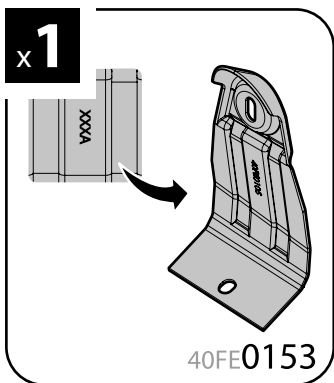

A HELIO
ALLUMINIO
Aluminium

=

Art. **N21150**

3

PEUGEOT 308 10/13 →	29-29,5 (F = 90,3cm)	25-25,5 (R = 86,3cm)	120cm
PEUGEOT 308 SW (no profilo) 05/14 →	29,5-30 (F = 90,8cm)	26,5-26 (R = 87,3cm)	120cm
	X	Y	