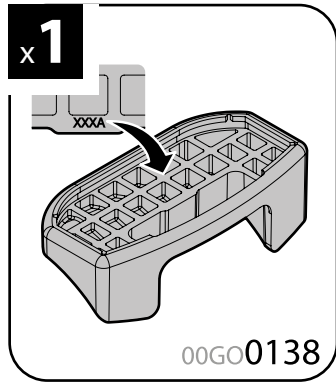

+

Art. N15020 **M**

A QUADRA
ACCIAIO
Steel

=

Art. N15025 **M**

A ALUMIA
ALLUMINIO
Aluminium

=

Art. N15075 **M**

A HELIO
ALLUMINIO
Aluminium

=

Art. **N21150**

3

PEUGEOT 308 10/13 →	29-29,5 (F = 90,3cm)	25-25,5 (R = 86,3cm)	120cm
PEUGEOT 308 SW (no profilo) 05/14 →	29,5-30 (F = 90,8cm)	26,5-26 (R = 87,3cm)	120cm
	X	Y	