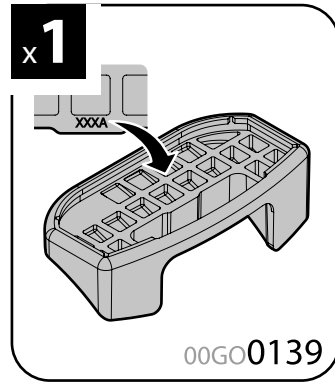

A HELIO
ALLUMINIO
Aluminium

=

Art. **N21150**

3

PEUGEOT 308 10/13 →	29-29,5 (F = 90,3cm)	25-25,5 (R = 86,3cm)	120cm
PEUGEOT 308 SW (no profilo) 05/14 →	29,5-30 (F = 90,8cm)	26,5-26 (R = 87,3cm)	120cm
	X	Y	