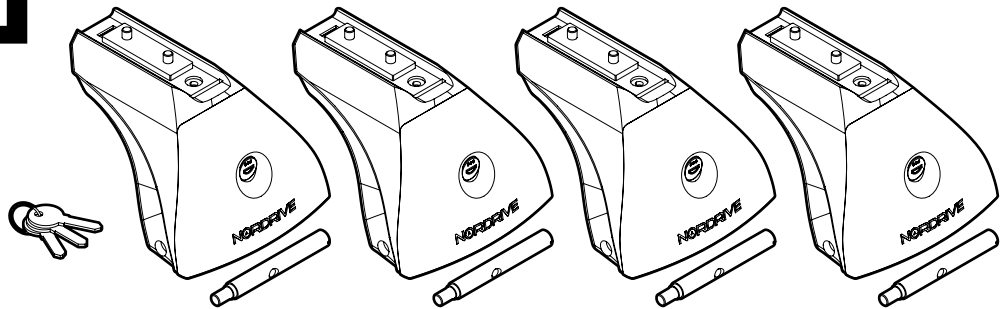

EVOS

NORDDRIVE

TRANSPORT SOLUTIONS

PEUGEOT
308

PEUGEOT
308 SW
(no profilo)

Art. N21150

+

Art. N20001

+

Art. N15020 **M**

A QUADRA
ACCIAIO
Steel

=

Art. N15025 **M**

A ALUMIA
ALLUMINIO
Aluminium

=

Art. N15075 **M**