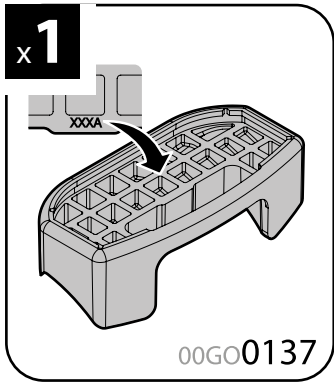

+

Art. N15020 **M**

A QUADRA
ACCIAIO
Steel

=

Art. N15025 **M**

A ALUMIA
ALLUMINIO
Aluminium

=

Art. N15075 **M**

A HELIO
ALLUMINIO
Aluminium

=

Art. **N21150**

3

PEUGEOT 308 10/13 →	29-29,5 (F = 90,3cm)	25-25,5 (R = 86,3cm)	120cm
PEUGEOT 308 SW (no profilo) 05/14 →	29,5-30 (F = 90,8cm)	26,5-26 (R = 87,3cm)	120cm
	X	Y	