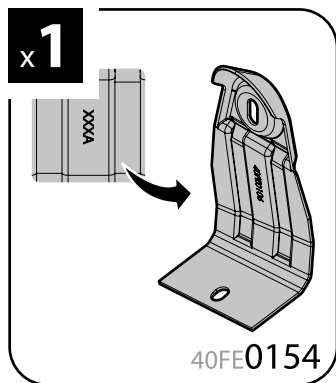

A HELIO
ALLUMINIO
Aluminium

=

Art. **N21150**

3

PEUGEOT 308 10/13 →	29-29,5 (F = 90,3cm)	25-25,5 (R = 86,3cm)	120cm
PEUGEOT 308 SW (no profilo) 05/14 →	29,5-30 (F = 90,8cm)	26,5-26 (R = 87,3cm)	120cm
	X	Y	