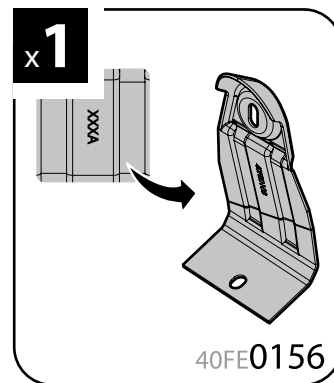

+

Art. N15020 **M**

A QUADRA
ACCIAIO
Steel

=

Art. N15025 **M**

A ALUMIA
ALLUMINIO
Aluminium

=

Art. N15075 **M**

A HELIO
ALLUMINIO
Aluminium

=

Art. **N21150**

3

PEUGEOT 308 10/13 →	29-29,5 (F = 90,3cm)	25-25,5 (R = 86,3cm)	120cm
PEUGEOT 308 SW (no profilo) 05/14 →	29,5-30 (F = 90,8cm)	26,5-26 (R = 87,3cm)	120cm
	X	Y	