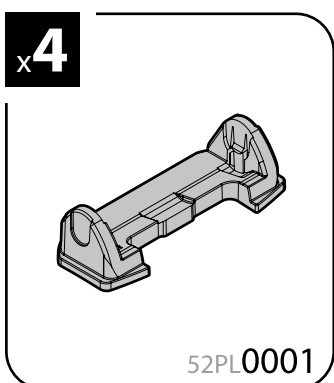

+

Art. N15020 **M**

A QUADRA
ACCIAIO
Steel

=

Art. N15025 **M**

A ALUMIA
ALLUMINIO
Aluminium

=

Art. N15075 **M**

A HELIO
ALLUMINIO
Aluminium

=

Art. **N21150**

3

PEUGEOT 308 10/13 →	29-29,5 (F = 90,3cm)	25-25,5 (R = 86,3cm)	120cm
PEUGEOT 308 SW (no profilo) 05/14 →	29,5-30 (F = 90,8cm)	26,5-26 (R = 87,3cm)	120cm
	X	Y	