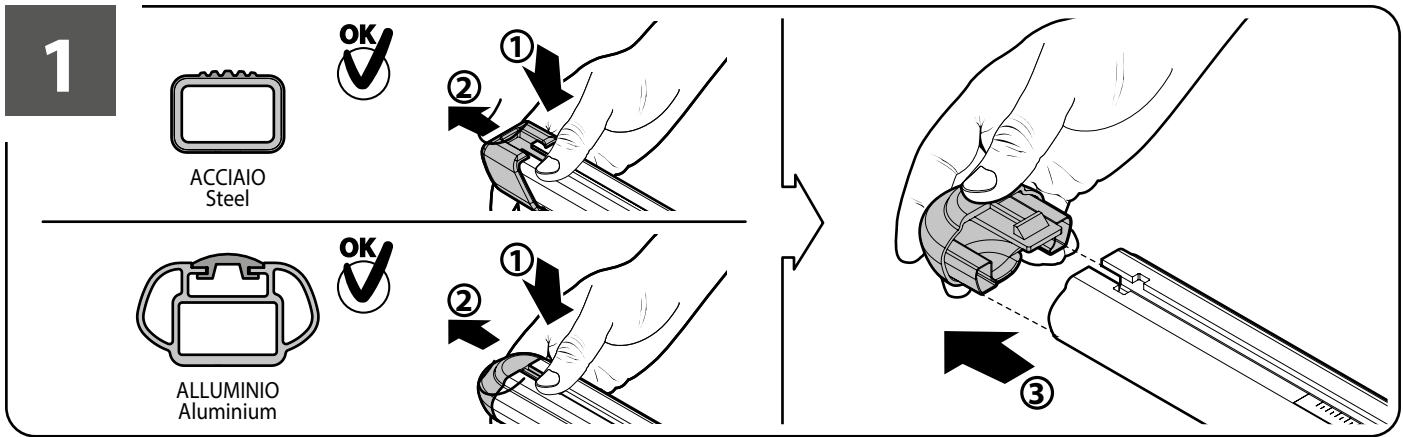

A HELIO
ALLUMINIO
Aluminium

=

Art. **N21150**

3

PEUGEOT 308 10/13 →	29-29,5 (F = 90,3cm)	25-25,5 (R = 86,3cm)	120cm
PEUGEOT 308 SW (no profilo) 05/14 →	29,5-30 (F = 90,8cm)	26,5-26 (R = 87,3cm)	120cm
	X	Y	