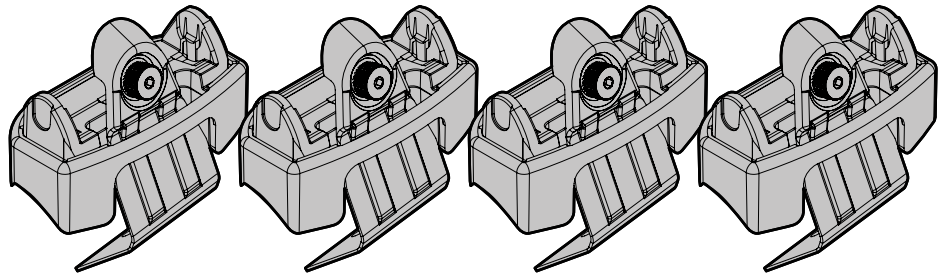

EVOS

NORDDRIVE

TRANSPORT SOLUTIONS

PEUGEOT
308

PEUGEOT
308 SW
(no profilo)

Art. N21150

+

Art. N20001

+

Art. N15020 **M**

A QUADRA
ACCIAIO
Steel

=

Art. N15025 **M**

A ALUMIA
ALLUMINIO
Aluminium

=

Art. N15075 **M**

A HELIO
ALLUMINIO
Aluminium

=

Art. **N21150**

3

PEUGEOT 308 10/13 →	29-29,5 (F = 90,3cm)	25-25,5 (R = 86,3cm)	120cm
PEUGEOT 308 SW (no profilo) 05/14 →	29,5-30 (F = 90,8cm)	26,5-26 (R = 87,3cm)	120cm
	X	Y	