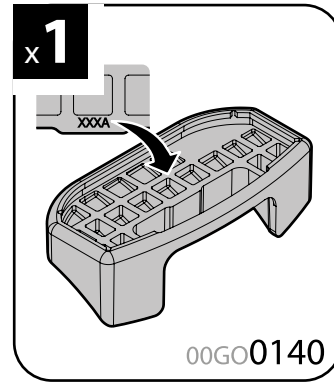

A HELIO
ALLUMINIO
Aluminium

=

Art. **N21150**

3

PEUGEOT 308 10/13 →	29-29,5 (F = 90,3cm)	25-25,5 (R = 86,3cm)	120cm
PEUGEOT 308 SW (no profilo) 05/14 →	29,5-30 (F = 90,8cm)	26,5-26 (R = 87,3cm)	120cm
	X	Y	