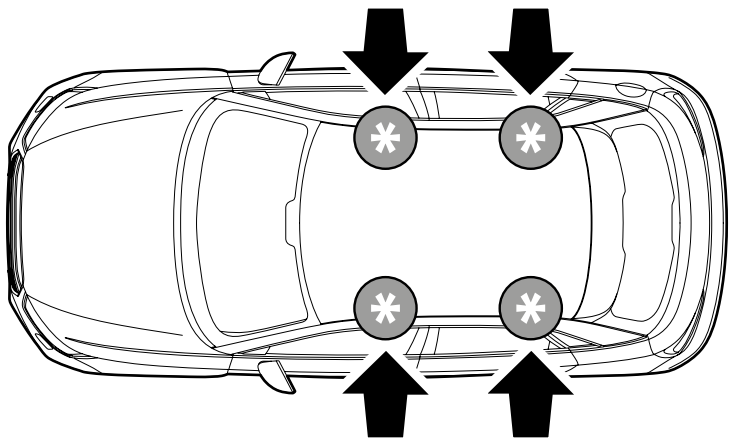

Art. **N21141**

3A	FORD FIESTA	3			09/08→05/17	26,5 (F = 87,5cm)	21 (R = 82cm)
3B	FORD FIESTA	3			06/17→	26,5 (F = 87,5cm)	22 (R = 83cm)
3C	FORD FIESTA	5			09/08→05/17	27 (F = 88cm)	21 (R = 82cm)
3D	FORD FIESTA	5			06/17→	27 (F = 88cm)	22 (R = 83cm)