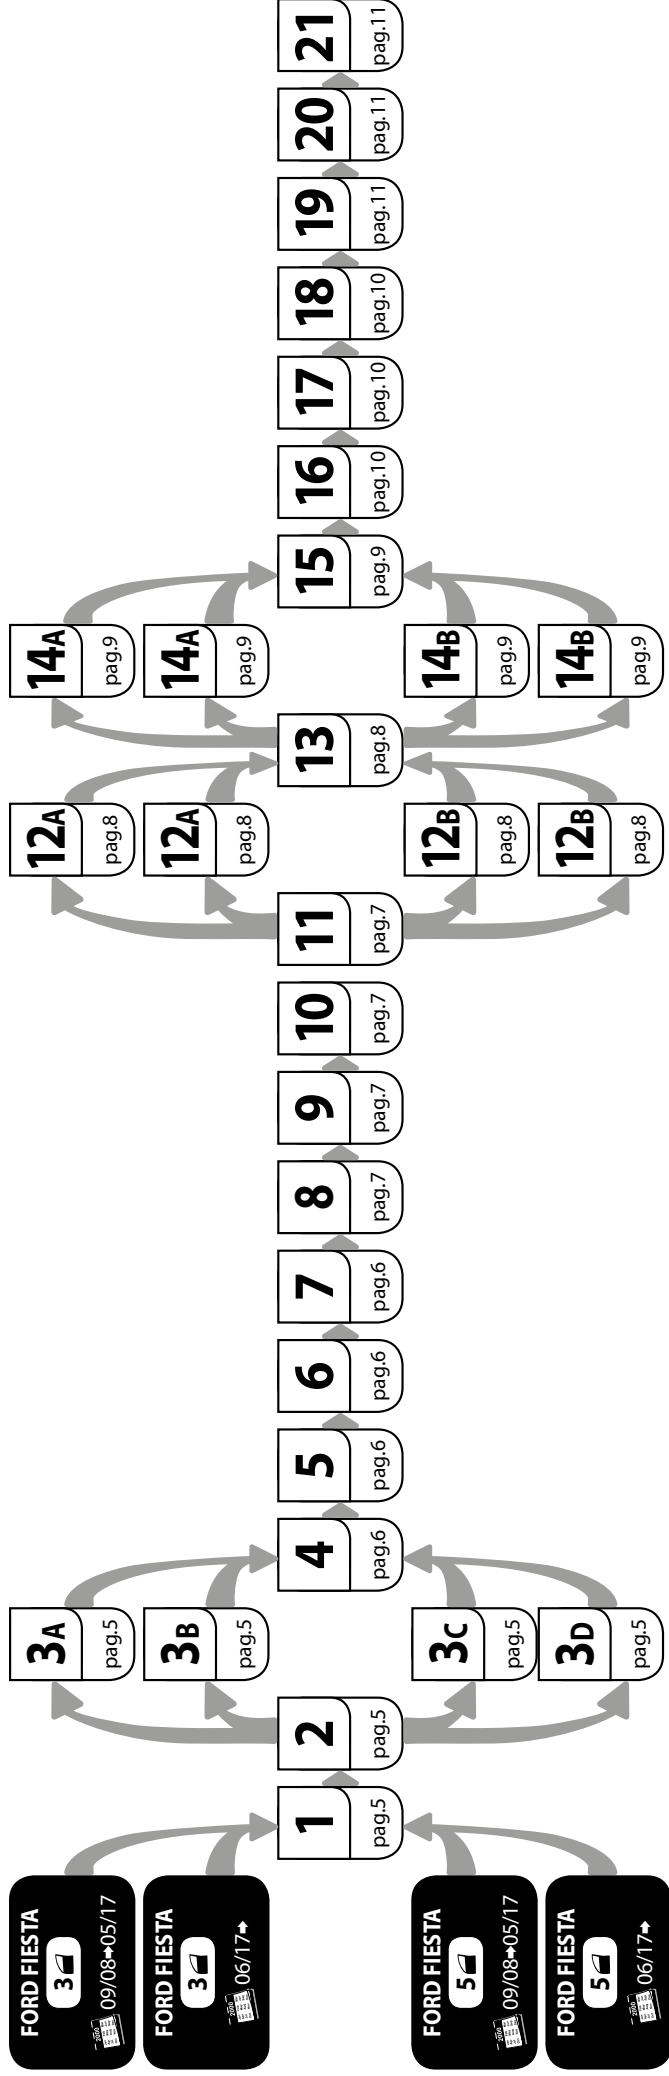

Art. N20001

B

+

Art. N15020 **M**

A

QUADRA
ACCIAIO
Steel

=

Art. N15025 **M**

Art. **N21141**

3A	FORD FIESTA	3			09/08→05/17	26,5 (F = 87,5cm)	21 (R = 82cm)
3B	FORD FIESTA	3			06/17→	26,5 (F = 87,5cm)	22 (R = 83cm)
3C	FORD FIESTA	5			09/08→05/17	27 (F = 88cm)	21 (R = 82cm)
3D	FORD FIESTA	5			06/17→	27 (F = 88cm)	22 (R = 83cm)

X **Y**

4

5

6

7

12_A

FORD
FIESTA
3

12_B

FORD
FIESTA
5

13

14

FORD
FIESTA

3

15A

FORD
FIESTA

3