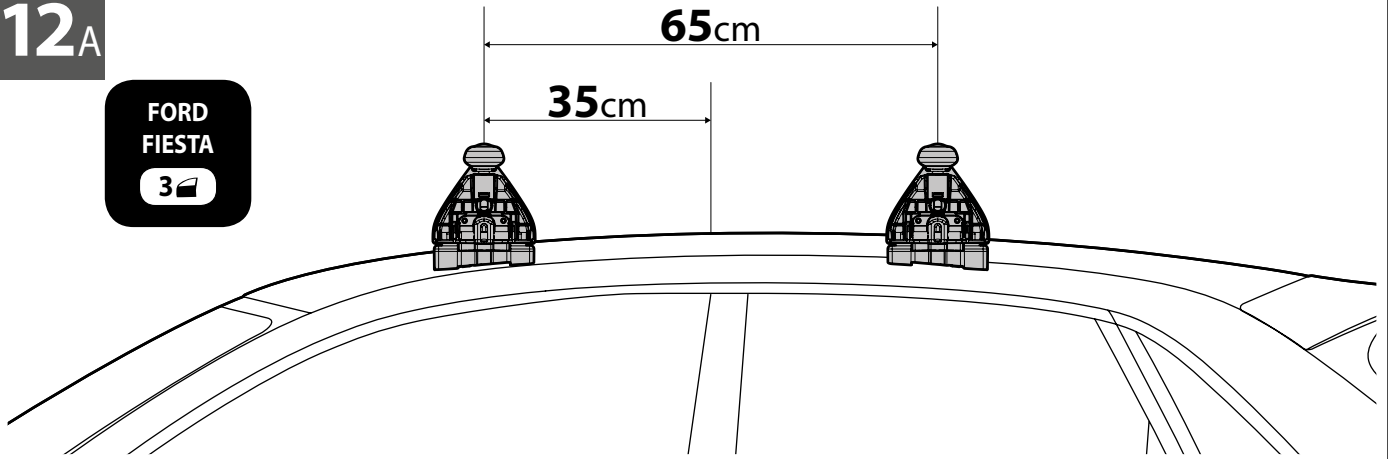

12_A

FORD
FIESTA
3