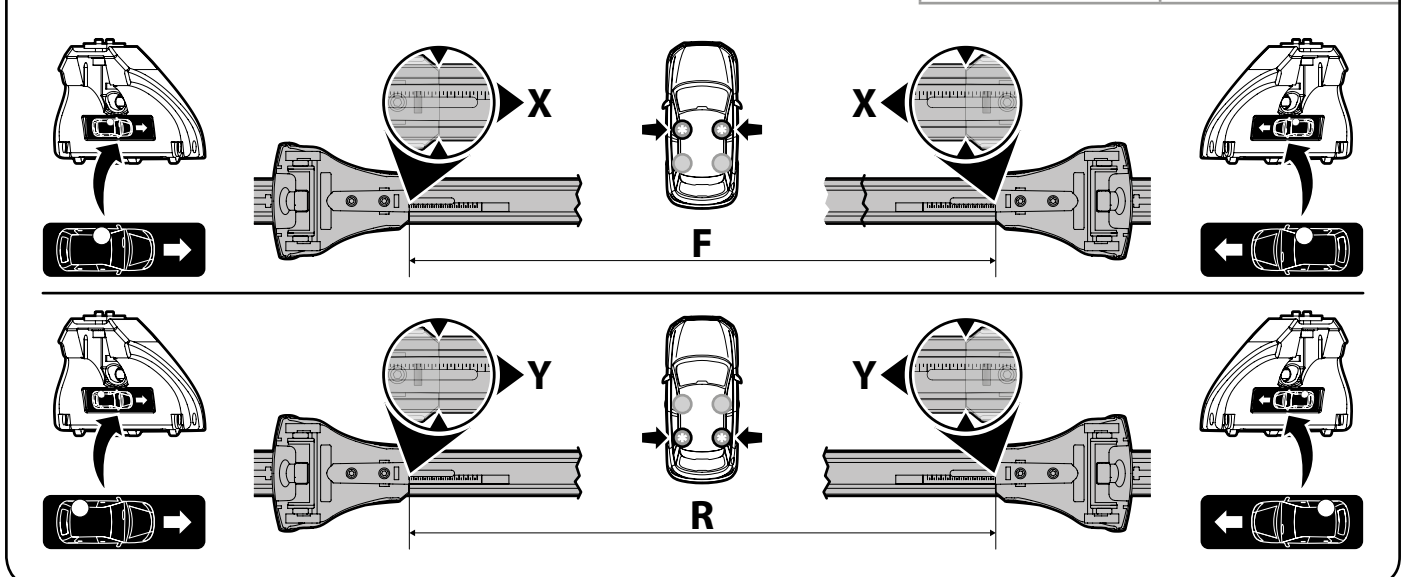

3A	FORD FIESTA	3			09/08→05/17	26,5 (F = 87,5cm)	21 (R = 82cm)
3B	FORD FIESTA	3			06/17→	26,5 (F = 87,5cm)	22 (R = 83cm)
3C	FORD FIESTA	5			09/08→05/17	27 (F = 88cm)	21 (R = 82cm)
3D	FORD FIESTA	5			06/17→	27 (F = 88cm)	22 (R = 83cm)

X   **Y**