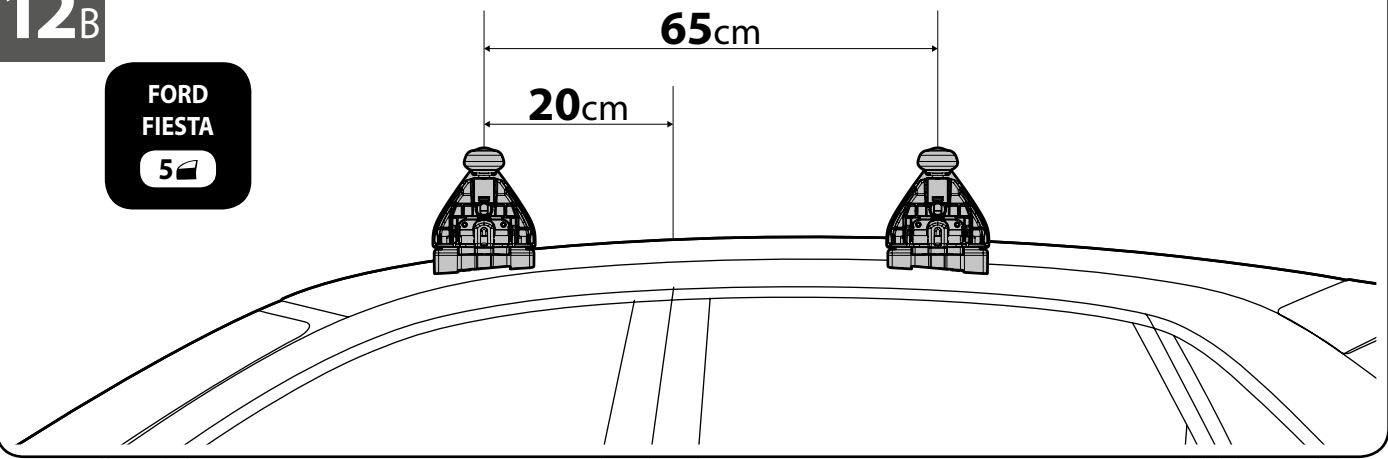

12_B

FORD
FIESTA
5

13