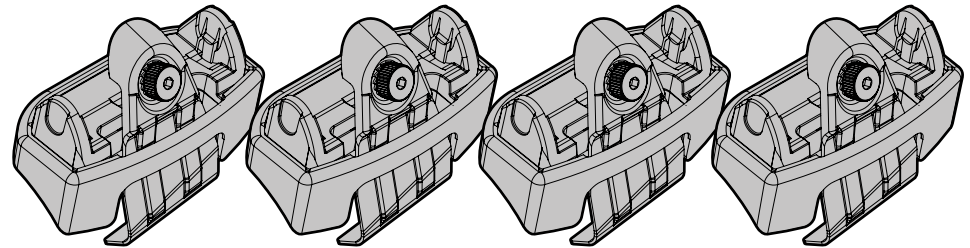

EVOS

NORDRIVE

TRANSPORT SOLUTIONS

FORD
FIESTA

09/08 → 05/17
06/17 →

Non aprire
Don't open
Ne pas ouvrir
Öffnen Sie nicht
No abrir

Art. N21141