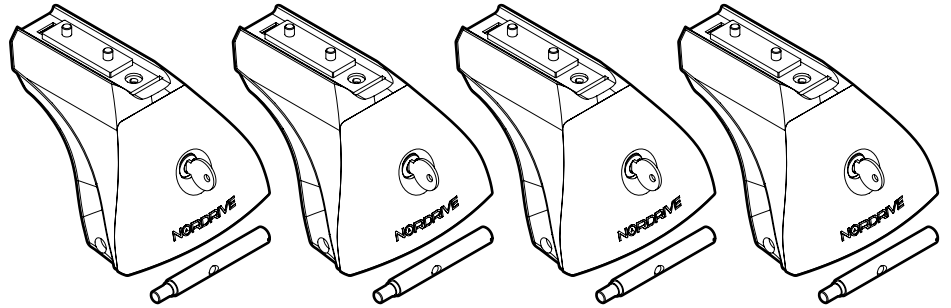

## NORDDRIVE<sup>®</sup>

TRANSPORT SOLUTIONS

OPEL MERIVA  
(no tetto vetro)

2000 05/10 → 05/17

Art. N21136

+

Art. N20001

**B**