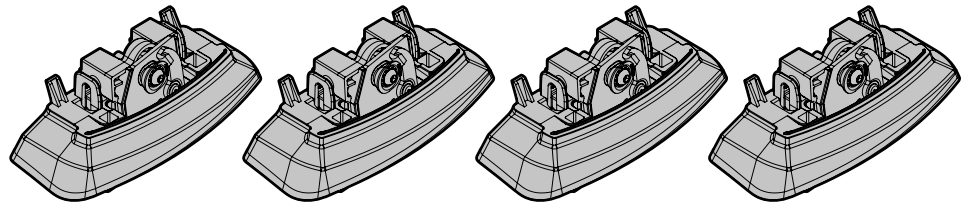

## NORDDRIVE<sup>®</sup>

TRANSPORT SOLUTIONS

OPEL MERIVA  
(no tetto vetro)

2000 05/10 → 05/17

Art. N21136

+

Art. N20001

**B**