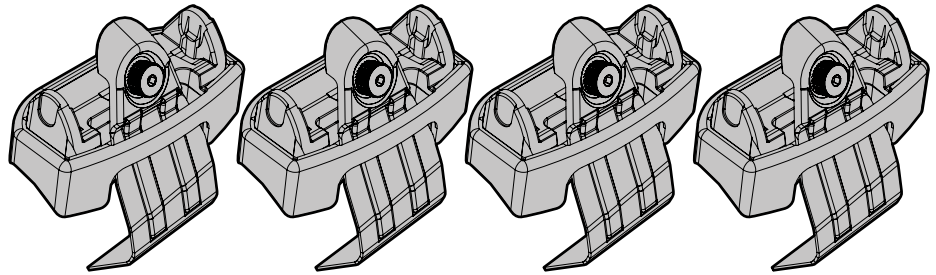

EVOS

NORDRIVE®

TRANSPORT SOLUTIONS

RENAULT
CAPTUR

2000
05/13 →

Art. N21133

+

Art. N20001

+

Art. N15020 **M**

=

Art. N15025 **M**

=

Art. N15075 **M**

=

Art. **N21133**