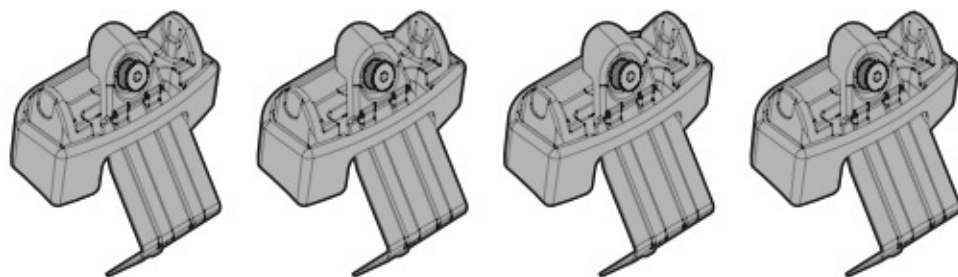

EVOS

NORDRIVE

TRANSPORT SOLUTIONS

CITROËN DS4

03/11 →

CITROËN DS4
CROSSBACK
(profilo)

11/15 →

Art. N21118

+

Art. N20001

B

+

Art. N15020 **M**

A

QUADRA
ACCIAIO
Steel

=