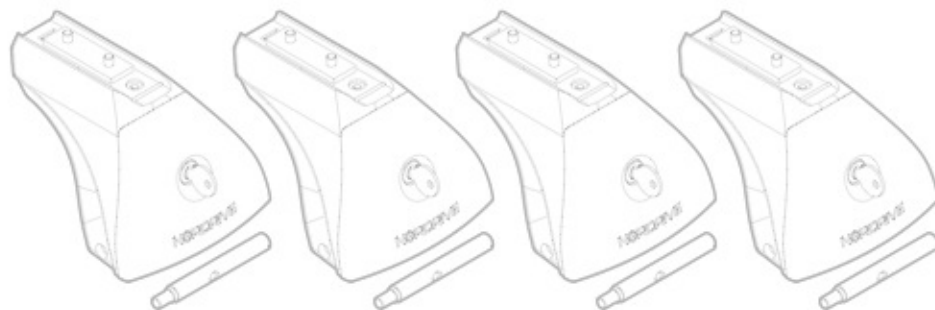

EVOS

NORDRIVE

TRANSPORT SOLUTIONS

CITROËN DS4

03/11 →

CITROËN DS4
CROSSBACK
(profilo)

11/15 →

Art. N21118

+

Art. N20001

B

+

Art. N15020 **M**

A

QUADRA
ACCIAIO
Steel

=