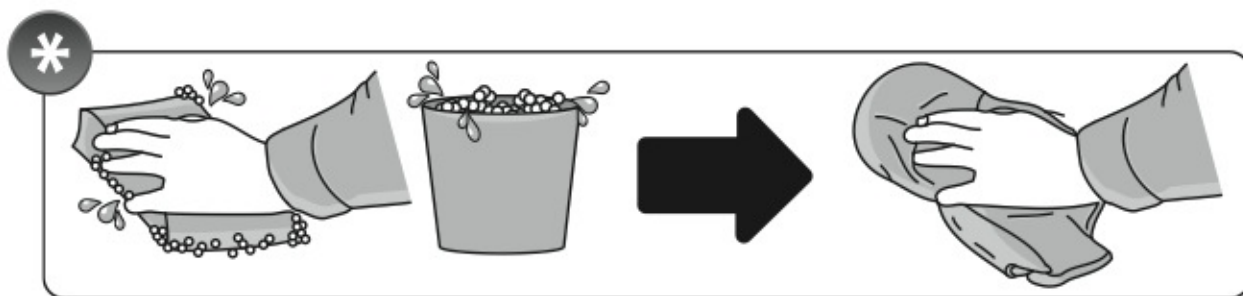

**A**

**ALLUMINIO**  
Aluminium

 +  +  = max: **75kg**  
5,5kg

max: **???**kg

Safety regulations

PEUGEOT 208

5

4/12