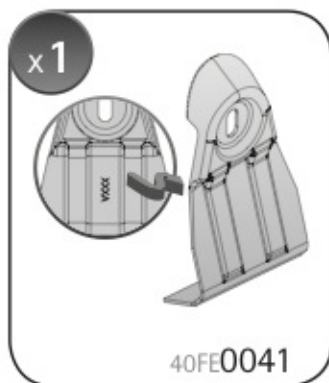

PEUGEOT 208

5

4/12

N21115