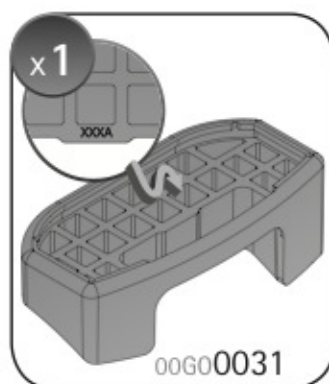

PEUGEOT 208

5

4/12

N21115