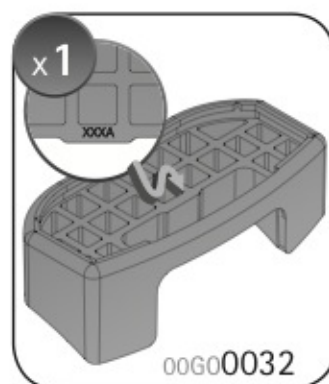

PEUGEOT 208

5

4/12

N21115