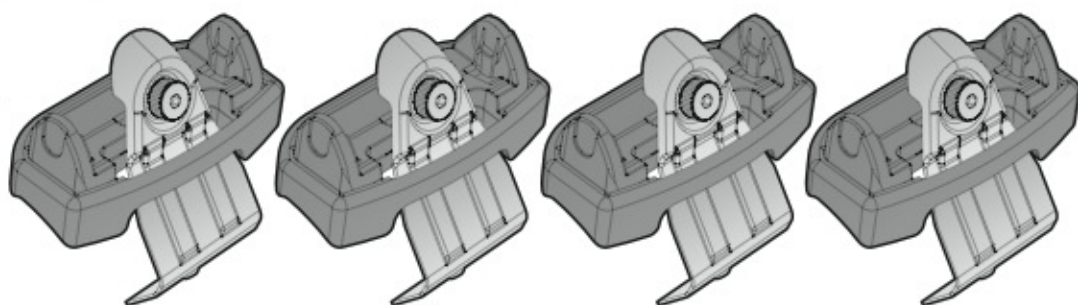

Art.  
**N21115**

**C**

Art. **N20001**

**B**

Art. **N15020**

**A**

**ACCIAIO**  
Steel

Art. **N15025**

**A**

**ALLUMINIO**  
Aluminium

 +  +  = max: **75kg**  
5,5kg

max: **???**kg

Safety regulations

PEUGEOT 208

5

4/12