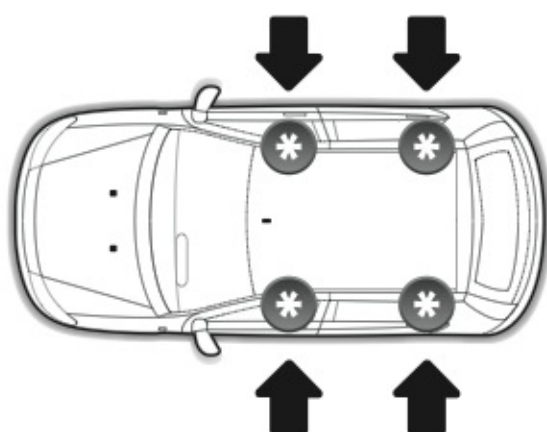

**A**

**ALLUMINIO**  
Aluminium

 +  +  = max: **75kg**  
5,5kg

max: **???**kg

Safety regulations

PEUGEOT 208

5

4/12