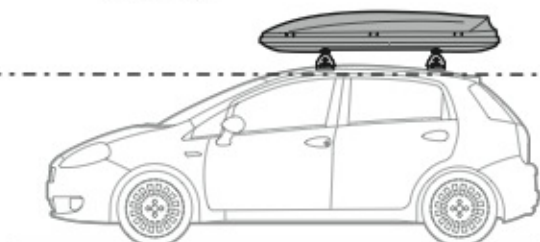

**A**

**ALLUMINIO**  
Aluminium

 +  +  = max: **75kg**  
5,5kg

max: **???**kg

Safety regulations

PEUGEOT 208

5

4/12