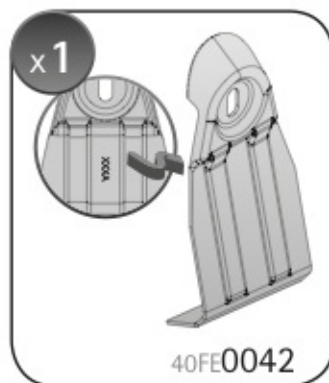

PEUGEOT 208

5

4/12

N21115