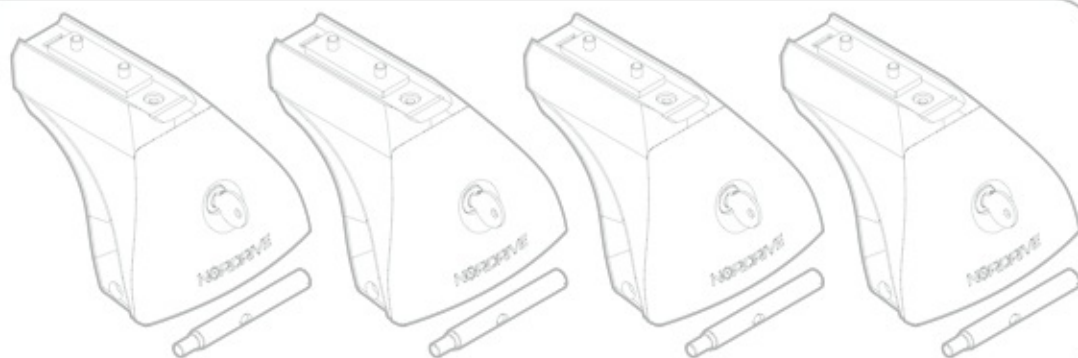

Art.  
**N21115**

**C**

Art. **N20001**

**B**

Art. **N15020**

**A**

**ACCIAIO**  
Steel

Art. **N15025**

**A**

**ALLUMINIO**  
Aluminium

 +  +  = max: **75kg**  
5,5kg

max: **???**kg

Safety regulations

PEUGEOT 208

5

4/12