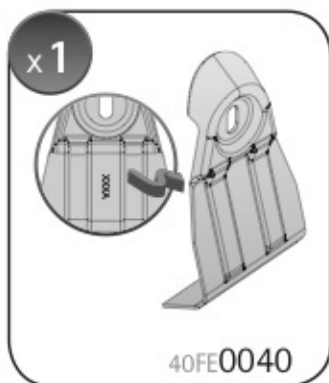

PEUGEOT 208

5

4/12

N21115