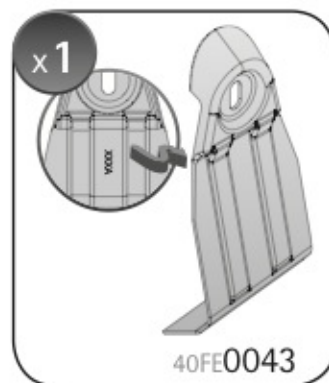

PEUGEOT 208

5

4/12

N21115