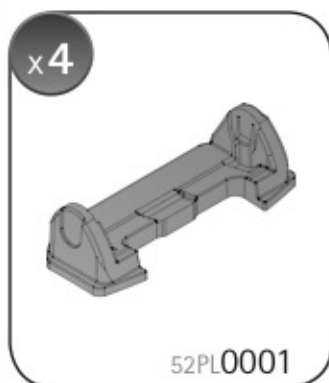

PEUGEOT 208

5

4/12

N21115