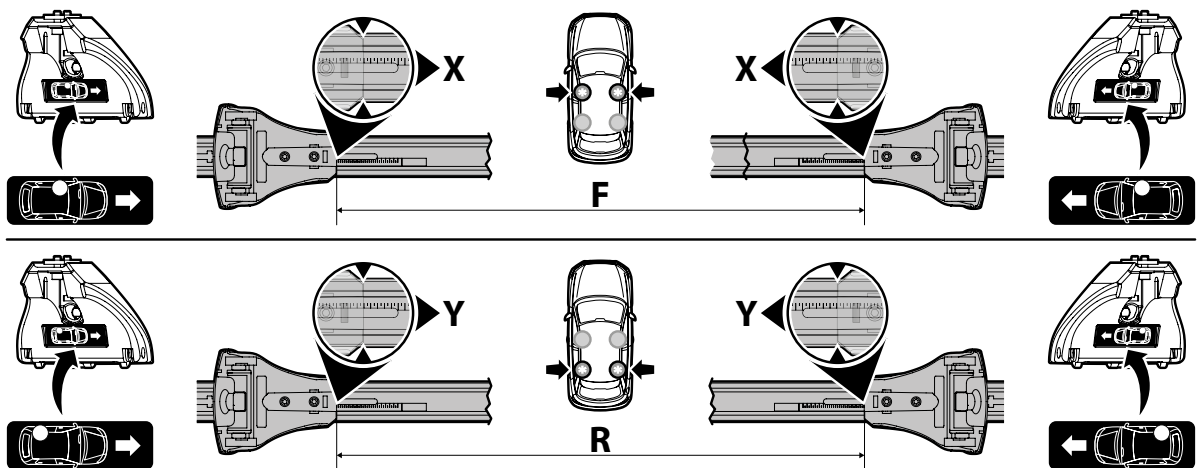

Art. N15021 **L**

A **QUADRA**
ACCIAIO
Steel 127cm

Art. N15026 **L**

A **ALUMIA**
ALLUMINIO
Aluminium 127cm

Art. N15076 **L**

A **HELIO**
ALLUMINIO
Aluminium 127cm

=

=

=

Art. **N21044**

**FORD
C-MAX**

**FORD
S-MAX**

**FORD
FOCUS**

**RENAULT
MEGANE II**

**RENAULT
SCENIC/
GRAND
SCENIC**

3A	FORD C-MAX	10/03→10/10	23 (F=84cm)	18 (R=79cm)	M
3B	FORD S-MAX	06/06→06/15	36 (F=97cm)	32 (R=93cm)	L
3C	FORD FOCUS	02/05→02/11	20 (F=81cm)	19 (R=80cm)	M
3D	RENAULT MEGANE II	10/02→10/08	16,5 (F=77,5cm)	14,5 (R=75,5cm)	S
3E	RENAULT SCENIC	06/03→05/09	20 (F=81cm)	19,5 (R=80,5cm)	M
	RENAULT GRAND SCENIC	04/04→04/09			
			X	Y	