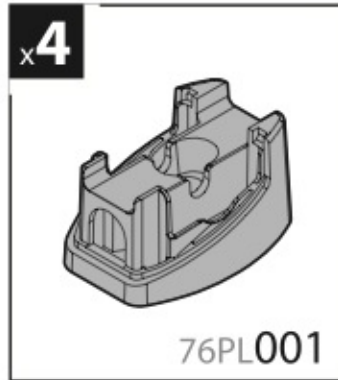

NORDDRIVE®
TRANSPORT SOLUTIONS

Art. **N30342**