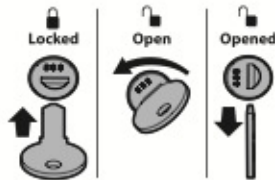

NORDDRIVE®
TRANSPORT SOLUTIONS

Art. **N30342**