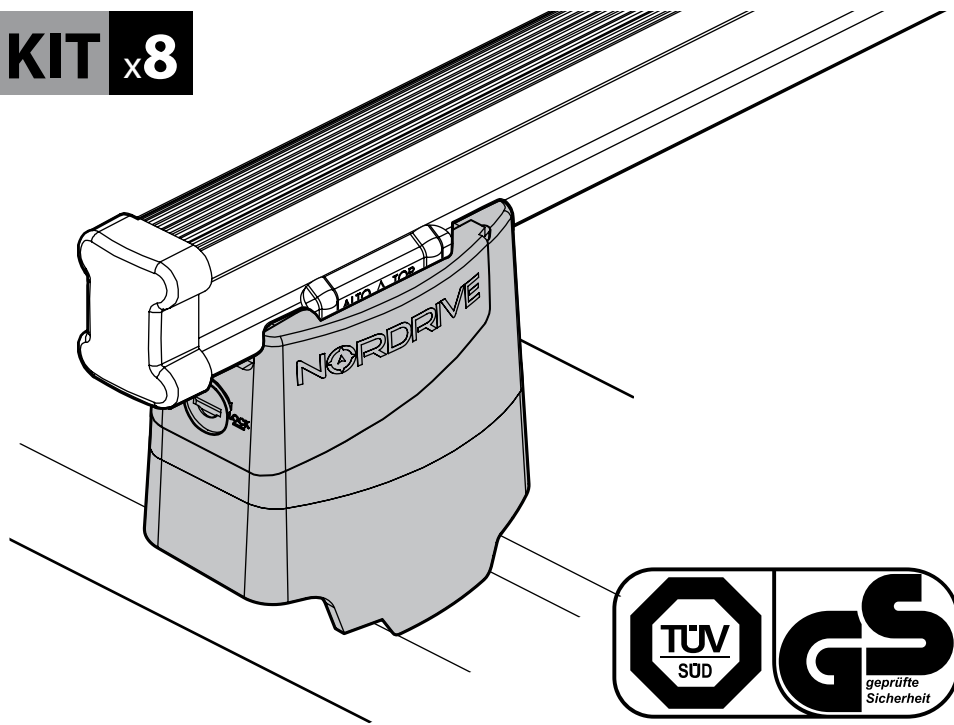

Art. **N30324**

RENAULT TRAFIC

10/14→

OPEL VIVARO

02/14→

FIAT TALENTO

05/16→

NISSAN NV300

07/16→

✓ L1H1

✓ L2H2

- ⓘ ISTRUZIONI DI MONTAGGIO
- Ⓒ FITTING INSTRUCTIONS
- ⓓ MONTAGEANLEITUNG
- ⓕ INSTRUCTIONS DE MONTAGE
- ⓔ ISTRUCCIONES DE MONTAJE
- ⓖ INSTRUÇÕES DE MONTAGEM
- Ⓝ MONTAGE-INSTRUCTIES
- Ⓢ MONTERINGSANVISNING
- ⓕᐢ ASENUSOHJE
- ⓔᐢ PAIGALDUSJUHEND
- ⓐᐢ STIPRINÁŠANAS INSTRUKCIJA
- ⓐᐢ PRITVIRTINIMO INSTRUKCIJOS
- ⓖᐢ INSTRUKCJA MONTAŻU
- ⓕᐢ Инструкции по установке
- ⓐᐢ NÁVOD NA MONTÁŽ
- ⓐᐢ NÁVOD NA MONTÁŽ
- ⓖᐢ NAVODILA ZA PRITRJEVANJE
- ⓕᐢ UPUTA ZA SASTAVLJANJE
- ⓕᐢ A FELSZERELÉS MÓDJA
- ⓕᐢ Οδηγίες συναρμολόγησης
- ⓐᐢ MONTAJ TALIMATLARIL
- ⓕᐢ ИНСТРУКЦИИ ЗА МОНТАЖ
- ⓕᐢ UPUTSTVA ZA MONTAŽU

KIT x8

- ⓘ ADATTO PER
- Ⓒ SUITABLE FOR
- ⓕ INDIQUÉ POUR
- ⓓ GEEIGNET FÜR
- ⓔ ADECUADA PARA

**NORDRIVE
KARGO SERIES**

Kargo
ACCIAIO
Steel

- ⓘ BARRE KARGO
- Ⓒ KARGO BARS
- ⓕ BARRES KARGO
- ⓓ DACH-LASTENTRÄGER KARGO
- ⓔ BARRES KARGO

180cm

Art. **N10015** x4

Kargo-Plus
ALLUMINIO
Aluminium

- ⓘ BARRE KARGO-PLUS
- Ⓒ KARGO-PLUS BARS
- ⓕ BARRES KARGO-PLUS
- ⓓ DACH-LASTENTRÄGER KARGO-PLUS
- ⓔ BARRES KARGO-PLUS

180cm

Art. **N10045** x4

7cm

12cm

- ⓘ CESTE PORTATUTTO KRS-7 / KRS-12
- Ⓒ KRS-7 / KRS-12 VAN ROOF RACKS
- ⓕ GALERIE KRS-7 / KRS-12
- ⓓ DACHKÖRBEIN KRS-7 / KRS-12
- ⓔ BACAS KRS-7 / KRS-12

NORDRIVE®

TRANSPORT SOLUTIONS