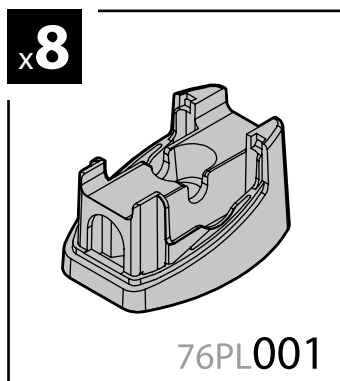

NORDRIVE®
TRANSPORT SOLUTIONS

Art. **N30324**