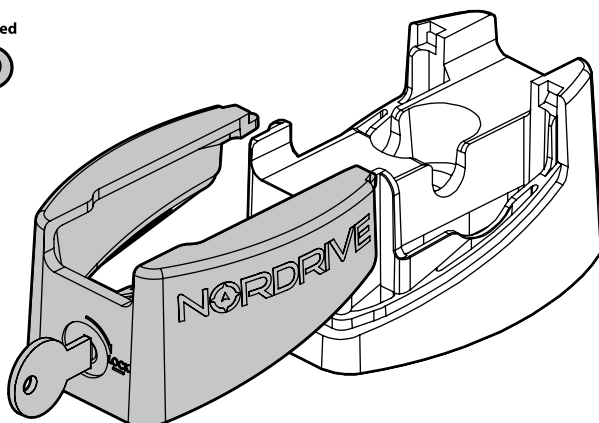

NORDRIVE®
TRANSPORT SOLUTIONS

Art. **N30324**