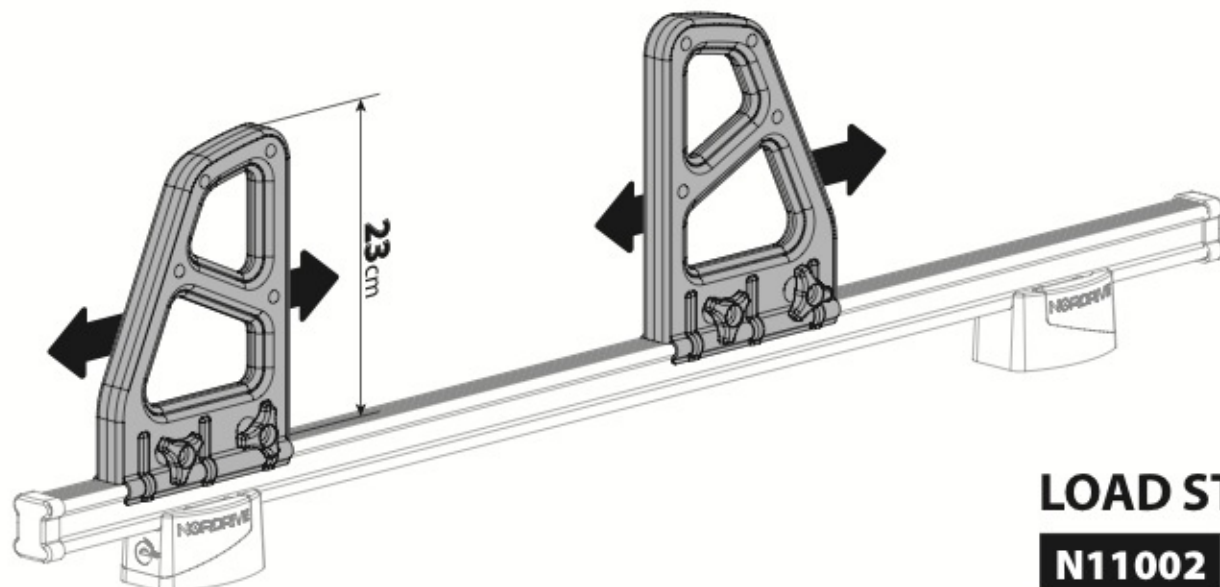

7

OPTIONALS

Kargo series

Acciaio / Steel

KARGO ROLLER

N11000	K-0	L = 64 cm
N11003	K-7	L = 96 cm

LOAD STOPS

N11001 K-1