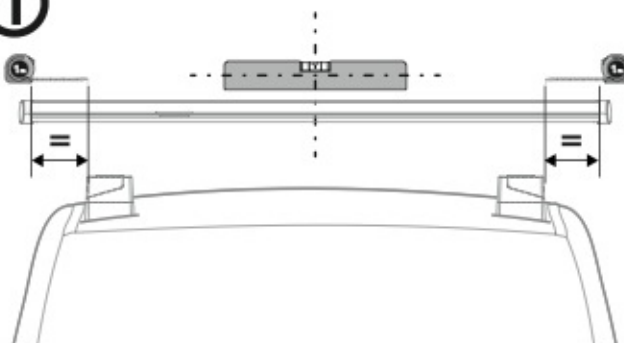

Kargo-Plus series

Alluminio / Aluminium

1