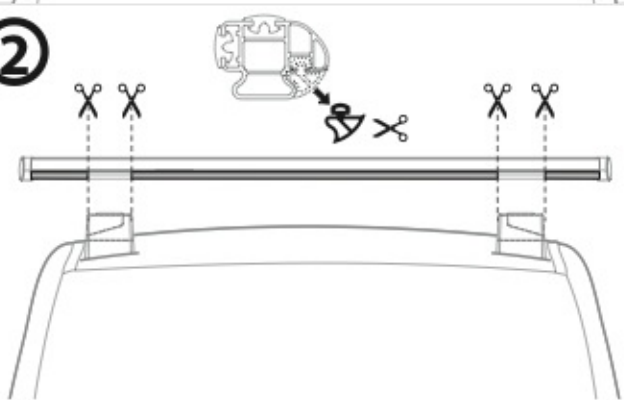

Kargo series

Acciaio / Steel

4

Kargo-Plus series

Alluminio / Aluminium

1

2

5