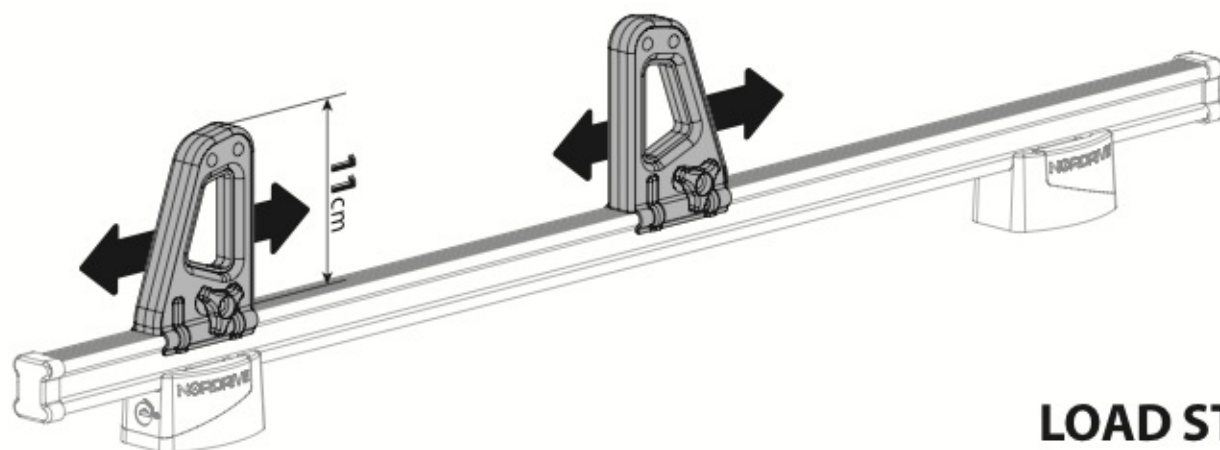

7

OPTIONALS

Kargo series

Acciaio / Steel

KARGO ROLLER

N11000	K-0	L = 64 cm
N11003	K-7	L = 96 cm

LOAD STOPS

N11001 K-1