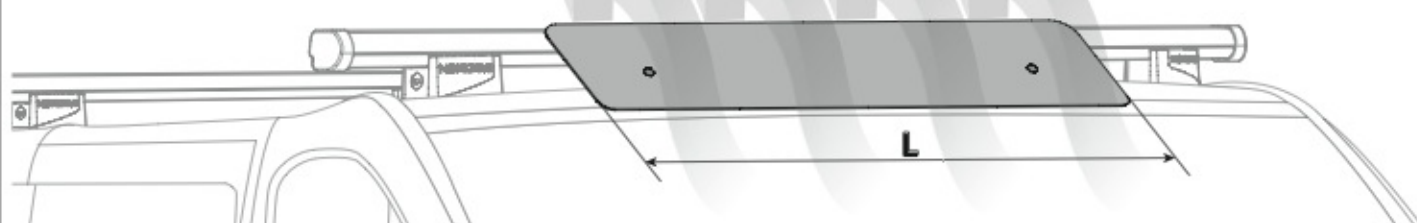

N11057

KP-9

L = 95 cm

N11058

KP-11

L = 110 cm

SPOILER

LADDER HOLDER STRAPS