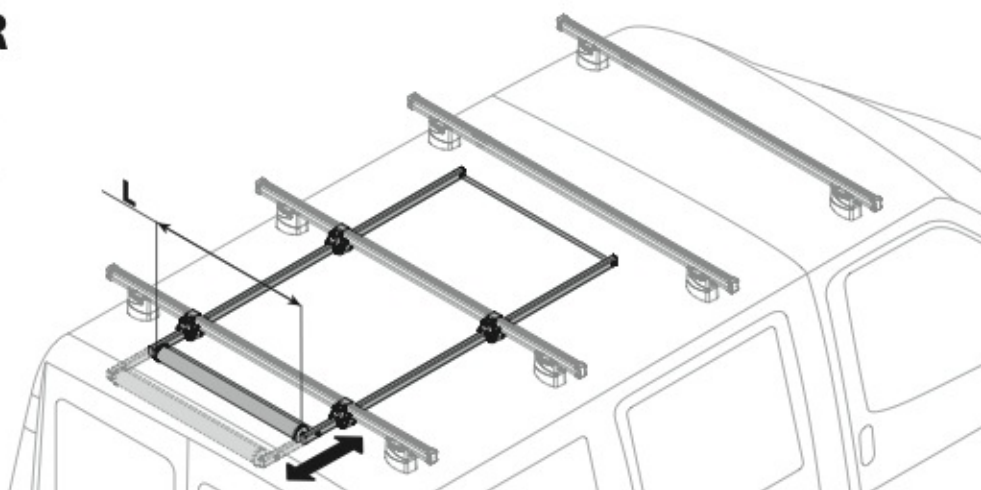

EXTENSION ROLLER

N11020

U-0

L = 64 cm

N11021

U-7

L = 96 cm

Acciaio
Steel

Alluminio
Aluminium

NORDRIVE®
TRANSPORT SOLUTIONS

is a registered trade mark of
LAMPA S.p.A.
46019 Viadana (MN) ITALY
Ditta certificata UNI EN ISO 9001:2008
www.nordrive.it
www.lampa.it

91CA0376 100