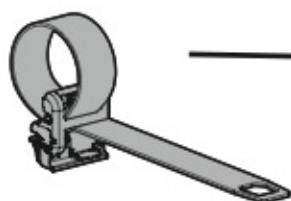

LADDER STEP ADAPTER

N11067 U-6