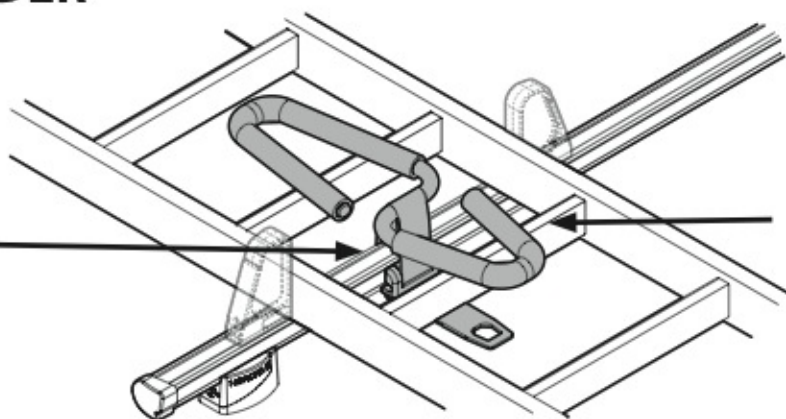

LADDER STEP ADAPTER

N11067 U-6