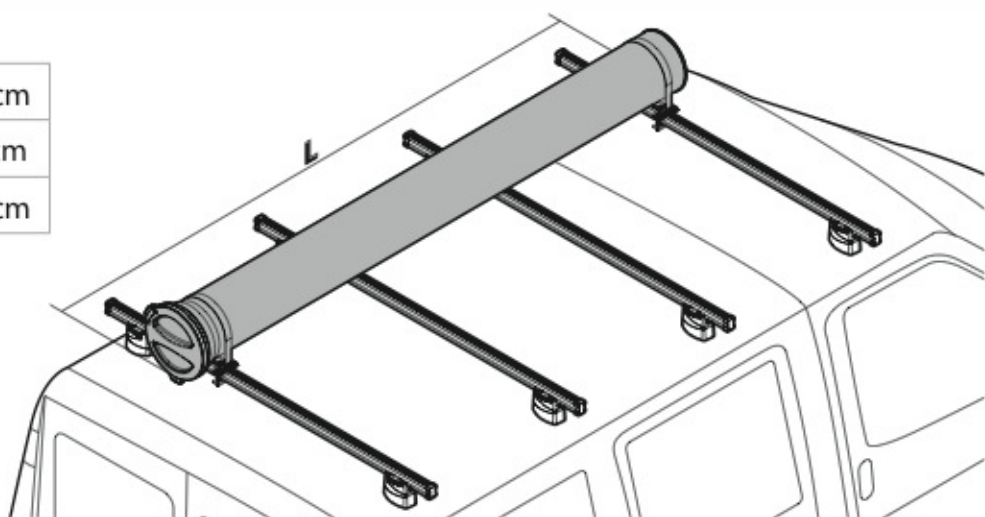

OPTIONALS PER / FOR / FÜR:

Kargo series

Acciaio / Steel

Kargo-Plus
series

Alluminio / Aluminium

KARGO-TUBE

N11050 T200 L = 205 cm

N11051 T300 L = 305 cm

N11052 T400 L = 405 cm

LADDER HOLDER STRAPS

N11065 U-5