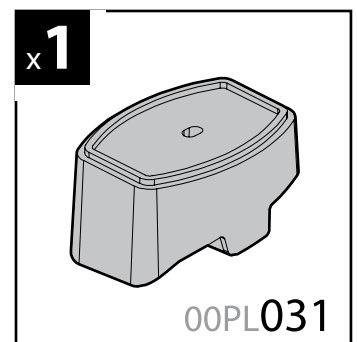

NORDRIVE®

TRANSPORT SOLUTIONS

Art. **N30183**