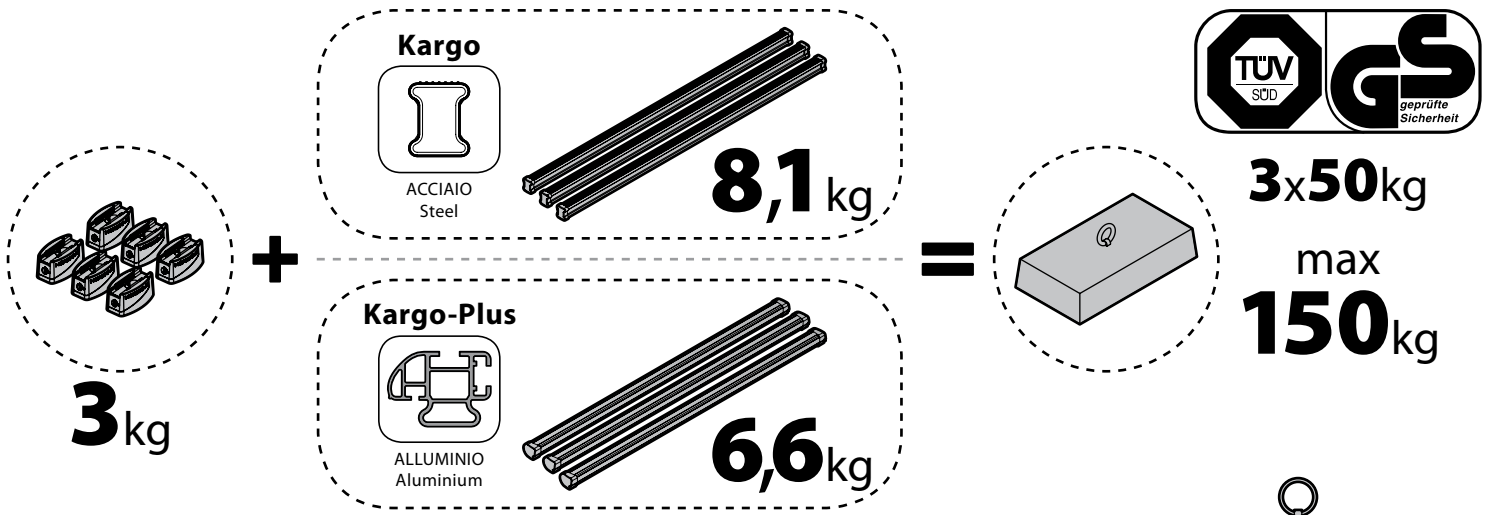

SAFETY REGULATIONS

NORME DI SICUREZZA