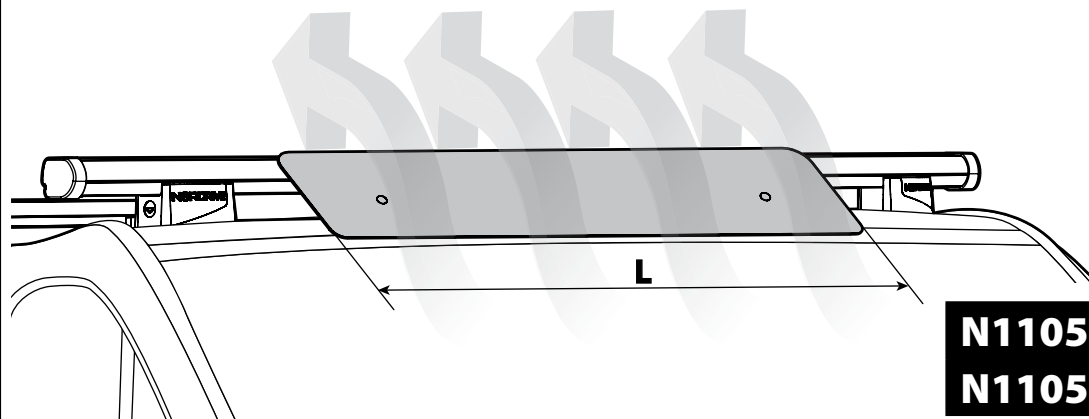

SPOILER

N11057 KP-9 L = 95 cm

N11058 KP-11 L = 110 cm

OPTIONALS PER / FOR / FÜR:

Kargo series

Acciaio / Steel

Kargo-Plus
series

Alluminio / Aluminium