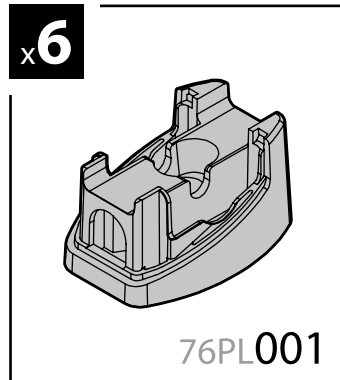

NORDRIVE®

TRANSPORT SOLUTIONS

Art. **N30183**