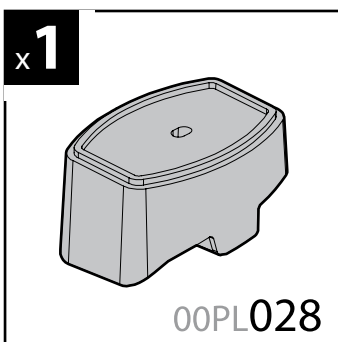

NORDRIVE®

TRANSPORT SOLUTIONS

Art. **N30183**