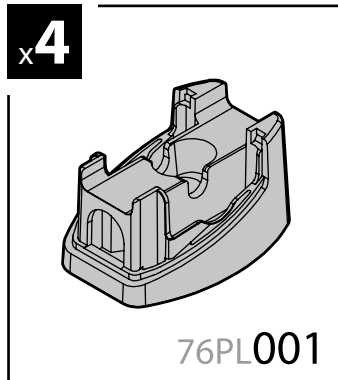

NORDDRIVE®

TRANSPORT SOLUTIONS

Art. **N30132**