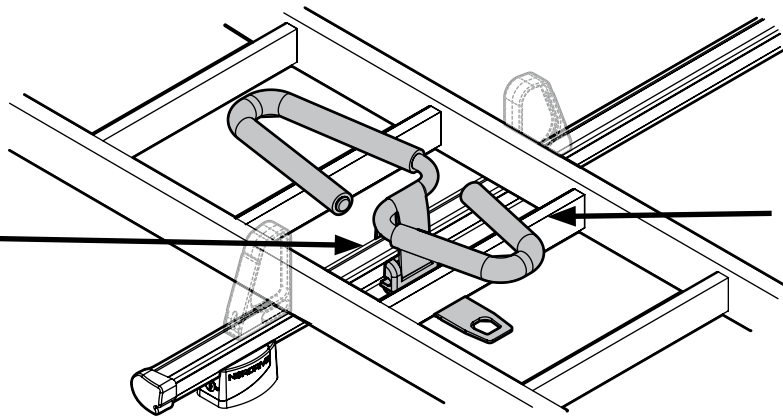

LADDER HOLDER STRAPS

N11065 U-5

LADDER STEP ADAPTER

N11067 U-6