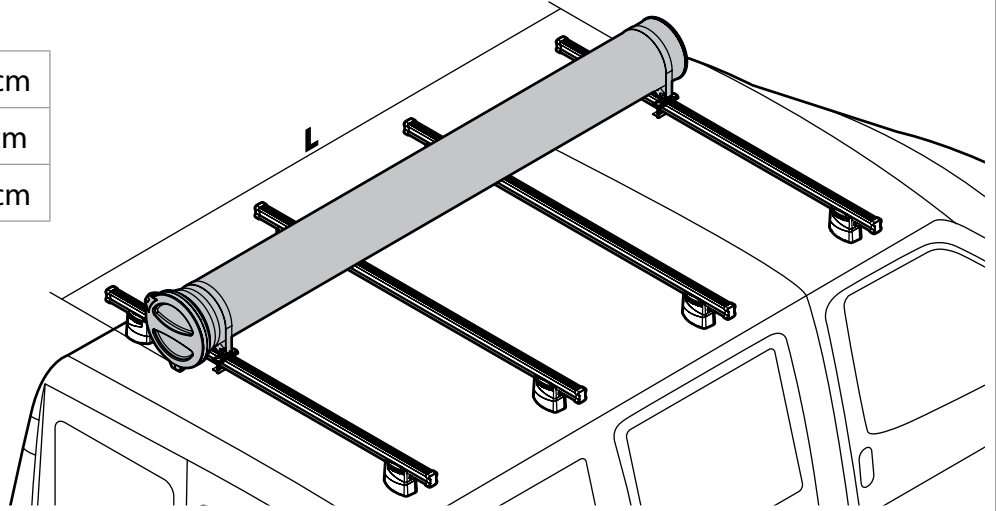

OPTIONALS PER / FOR / FÜR:

Kargo series

Acciaio / Steel

Kargo-Plus
series

Alluminio / Aluminium

KARGO-TUBE

N11050	T200	L = 205 cm
N11051	T300	L = 305 cm
N11052	T400	L = 405 cm

LADDER HOLDER STRAPS