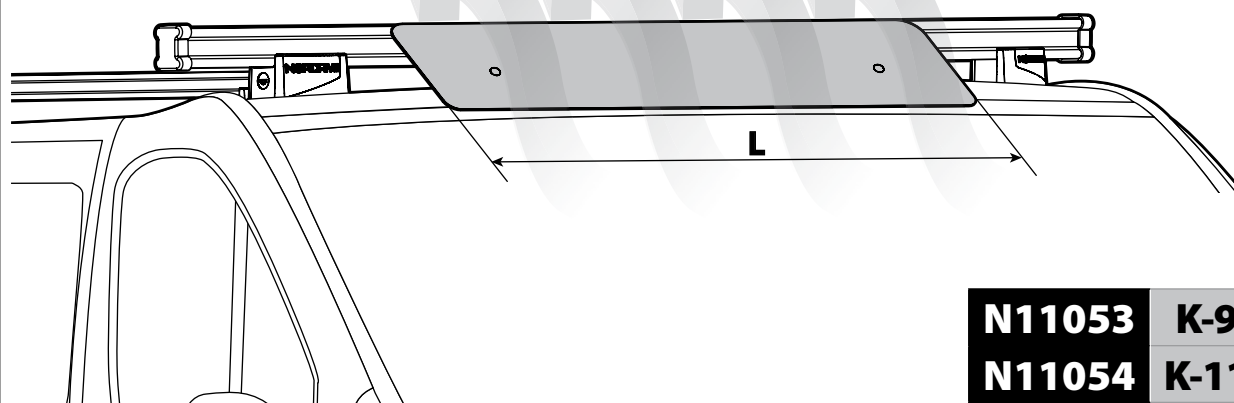

SPOILER

N11053	K-9	L = 95 cm
N11054	K-11	L = 110 cm