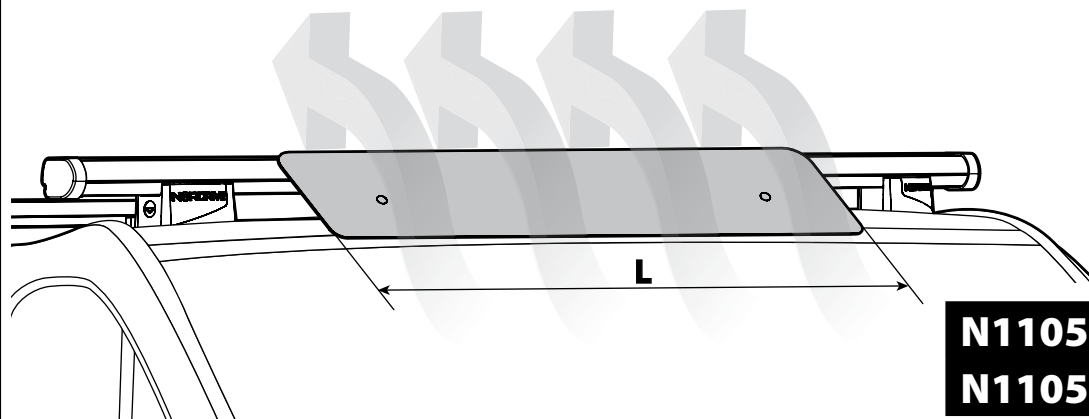

SPOILER

N11057 KP-9 L = 95 cm

N11058 KP-11 L = 110 cm