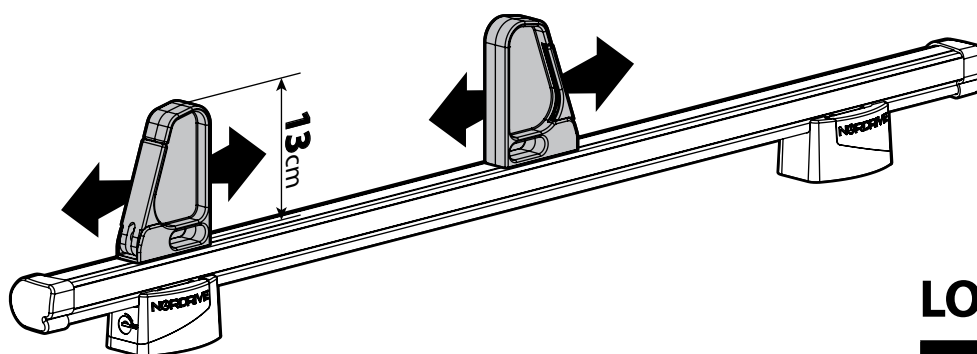

LOAD STOPS

N11031 KP-1