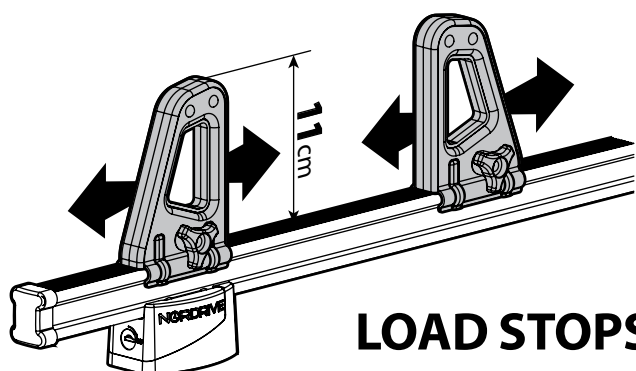

7

Kargo series

Acciaio / Steel

KARGO ROLLER

N11000	K-0	L = 64 cm
N11003	K-7	L = 96 cm

LOAD STOPS

N11001 K-1

LOAD STOPS