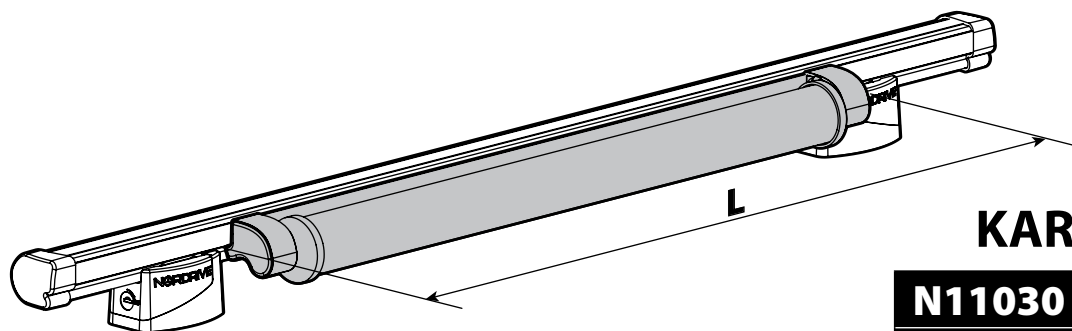

N11002 K-2

SPOILER

N11053	K-9	L = 95 cm
N11054	K-11	L = 110 cm

OPTIONALS PER / FOR / FÜR:

Kargo-Plus series

Alluminio / Aluminium

KARGO ROLLER

N11030 KP-0 L = 64 cm