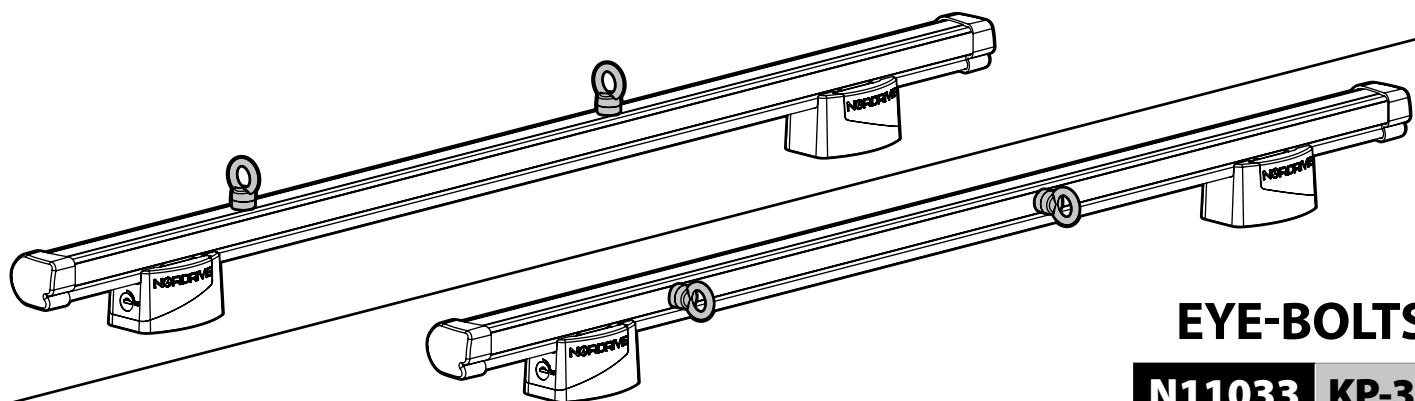

EYE-BOLTS

N11033 KP-3