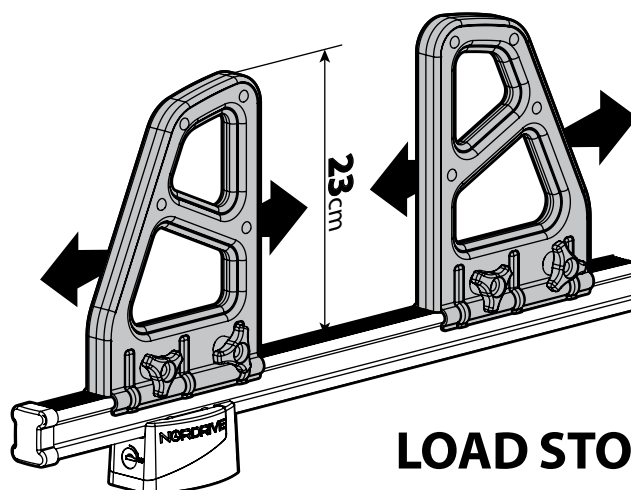

7

Kargo series

Acciaio / Steel

KARGO ROLLER

N11000	K-0	L = 64 cm
N11003	K-7	L = 96 cm

LOAD STOPS

N11001 K-1

LOAD STOPS