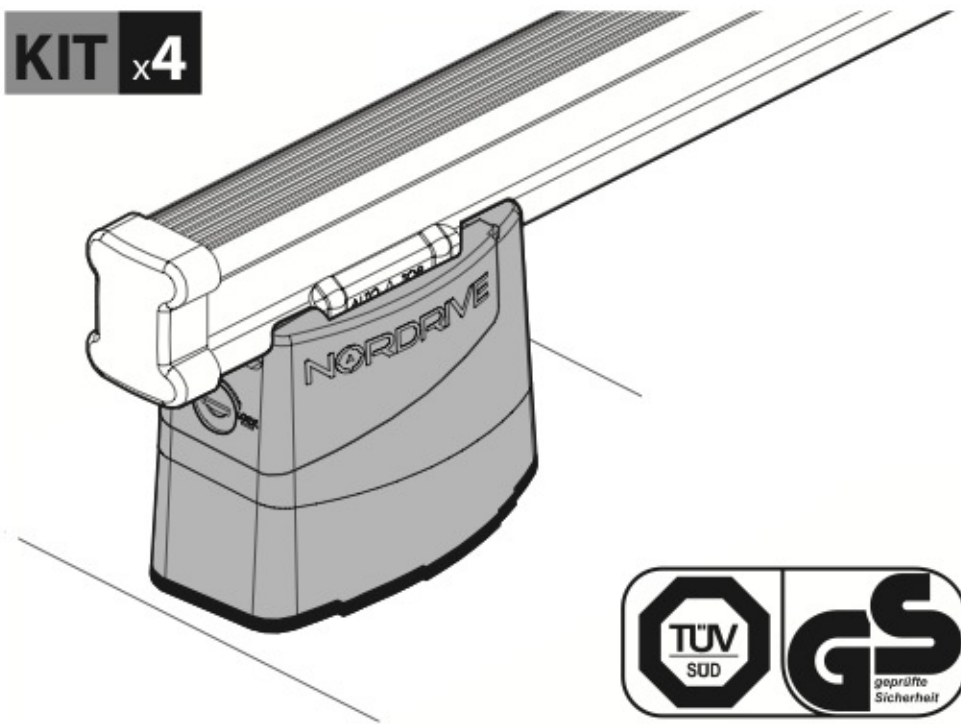

NORDRIVE
KARGO SERIES

- ☐ ADATTO PER
- ☐ SUITABLE FOR
- ☐ INDIQUÉ POUR
- ☐ GEEIGNET FÜR
- ☐ ADECUADA PARA