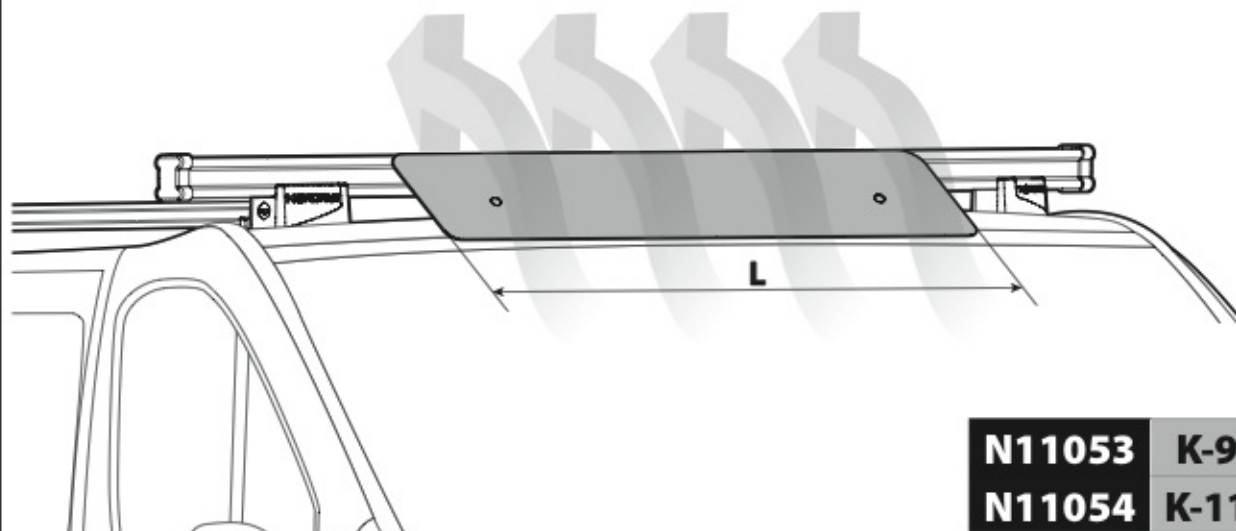

LOAD STOPS

N11001 K-1

LOAD STOPS

N11002 K-2

SPOILER

N11053	K-9	L = 95 cm
N11054	K-11	L = 110 cm

OPTIONALS PER / FOR / FÜR:

Kargo-Plus series