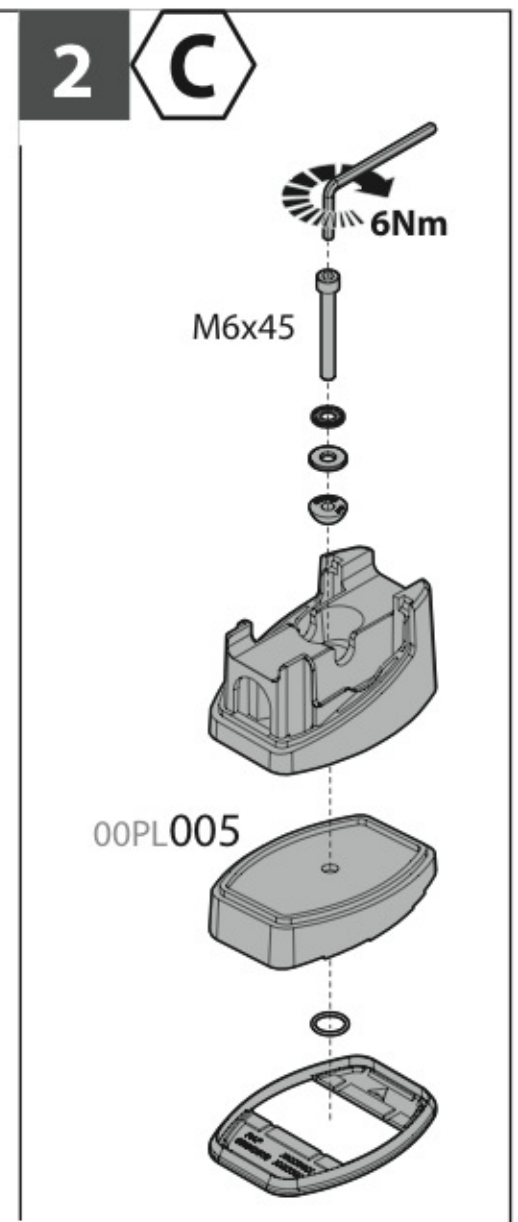

(I) ISTRUZIONI DI MONTAGGIO
(GB) FITTING INSTRUCTIONS
(D) MONTAGEANLEITUNG
(F) INSTRUCTIONS DE MONTAGE
(E) INSTRUCCIONES DE MONTAJE
(P) INSTRUÇÕES DE MONTAGEM
(NL) MONTAGE-INSTRUCTIES
(S) MONTERINGSANVISNING

(FIN) ASENNUSOHJE
(EST) PAIGALDUSJUHEND
(LAT) STIPRINĀŠANAS INSTRUKCIJA
(LT) PRITVIRTINIMO INSTRUKCIJOS
(PL) INSTRUKCJA MONTAŻU
(RUS) Инструкции по установке
(CZ) NÁVOD NA MONTÁŽ
(SK) NÁVOD NA MONTÁŽ

(SLO) NAVODILA ZA PRITRJEVANJE
(HR) UPUTA ZA SASTAVLJANJE
(H) A FELSZERELÉS MÓDJA
(GR) Οδηγία συναρμολόγησης
(TR) MONTAJ TALIMATLARL
(BG) ИНСТРУКЦИИ ЗА МОНТАЖ
(SRB) UPUTSTVA ZA MONTAŽU