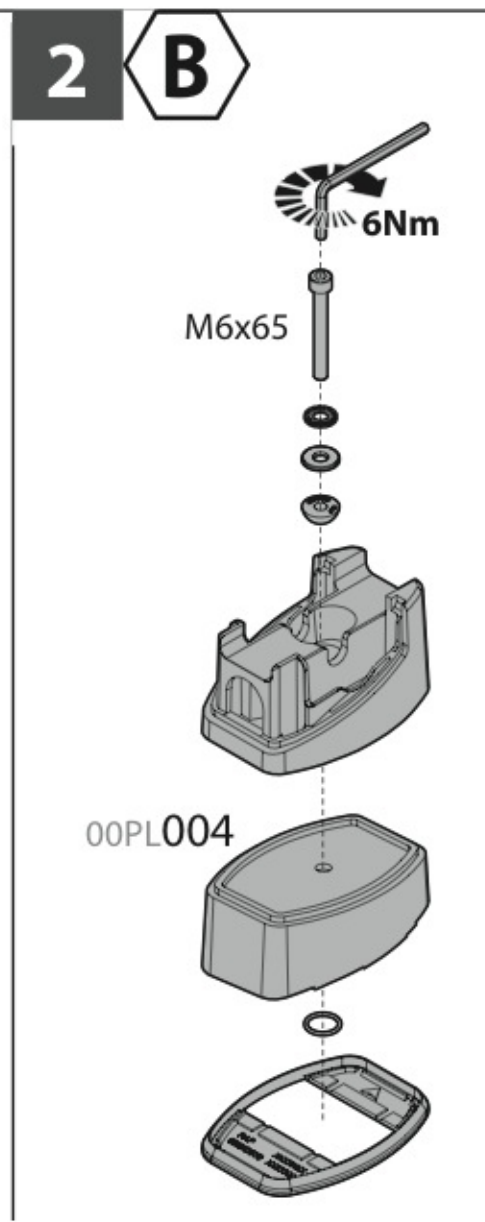

(I) ISTRUZIONI DI MONTAGGIO
(GB) FITTING INSTRUCTIONS
(D) MONTAGEANLEITUNG
(F) INSTRUCTIONS DE MONTAGE
(E) INSTRUCCIONES DE MONTAJE
(P) INSTRUÇÕES DE MONTAGEM
(NL) MONTAGE-INSTRUCTIES
(S) MONTERINGSANVISNING

(FIN) ASENNUSOHJE
(EST) PAIGALDUSJUHEND
(LAT) STIPRINĀŠANAS INSTRUKCIJA
(LT) PRITVIRTINIMO INSTRUKCIJOS
(PL) INSTRUKCJA MONTAŻU
(RUS) Инструкции по установке
(CZ) NÁVOD NA MONTÁŽ
(SK) NÁVOD NA MONTÁŽ

(SLO) NAVODILA ZA PRITRJEVANJE
(HR) UPUTA ZA SASTAVLJANJE
(H) A FELSZERELÉS MÓDJA
(GR) Οδηγία συναρμολόγησης
(TR) MONTAJ TALIMATLARL
(BG) ИНСТРУКЦИИ ЗА МОНТАЖ
(SRB) UPUTSTVA ZA MONTAŽU