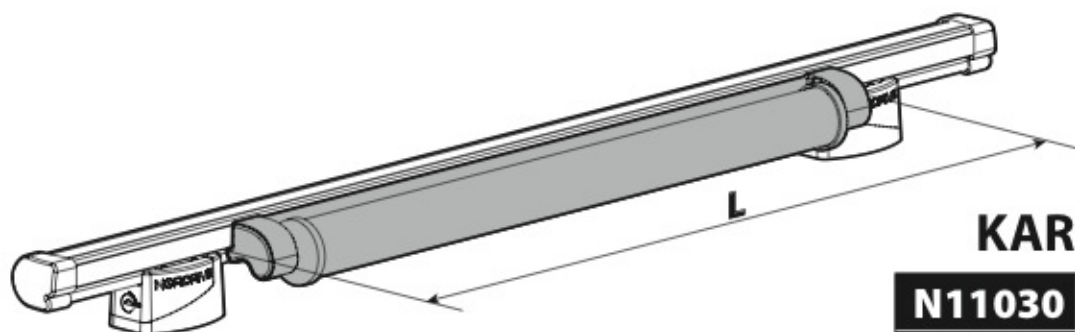

OPTIONALS PER / FOR / FÜR:

Kargo-Plus series

Alluminio / Aluminium

KARGO ROLLER

N11030 KP-0 L = 64 cm

N11034 KP-7 L = 96 cm