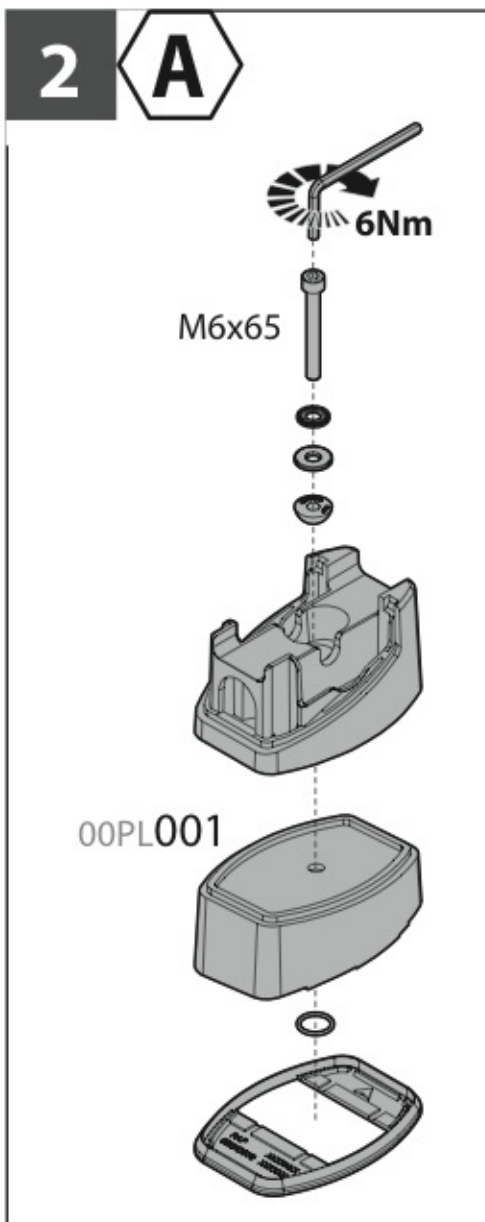

(I) ISTRUZIONI DI MONTAGGIO
(GB) FITTING INSTRUCTIONS
(D) MONTAGEANLEITUNG
(F) INSTRUCTIONS DE MONTAGE
(E) INSTRUCCIONES DE MONTAJE
(P) INSTRUÇÕES DE MONTAGEM
(NL) MONTAGE-INSTRUCTIES
(S) MONTERINGSANVISNING

(FIN) ASENNUSOHJE
(EST) PAIGALDUSJUHEND
(LAT) STIPRINĀŠANAS INSTRUKCIJA
(LT) PRITVIRTINIMO INSTRUKCIJOS
(PL) INSTRUKCJA MONTAŻU
(RUS) Инструкции по установке
(CZ) NÁVOD NA MONTÁŽ
(SK) NÁVOD NA MONTÁŽ

(SLO) NAVODILA ZA PRITRJEVANJE
(HR) UPUTA ZA SASTAVLJANJE
(H) A FELSZERELÉS MÓDJA
(GR) Οδηγία συναρμολόγησης
(TR) MONTAJ TALIMATLARL
(BG) ИНСТРУКЦИИ ЗА МОНТАЖ
(SRB) UPUTSTVA ZA MONTAŽU