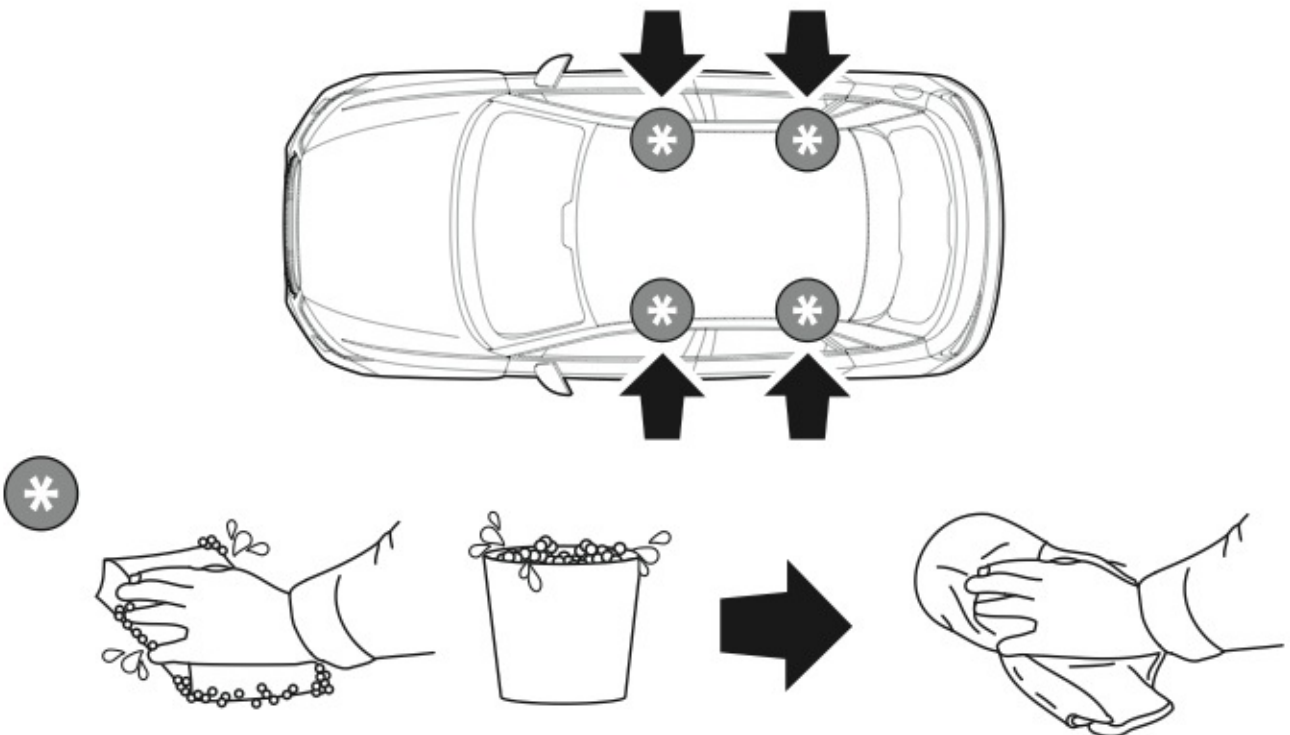

HELIO
ALLUMINIO
Aluminium

120cm

=

=

=

Art. **N21059**

x2

00PL313A